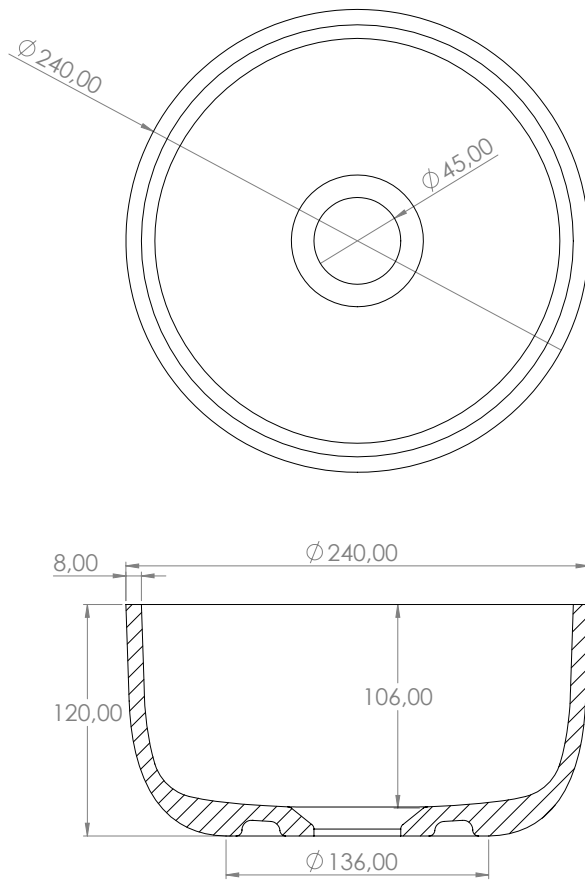

JEE-O flow basin small

Article code:

SWMBAS119

● White DADOquartz

Dimensions:

L 24 x W 24 x H 12 cm

Basin rim:

1 cm

Net weight:

2kg

Note: cast products are subject to size variation of +/-5%

Material:

DADOquartz - Scratch & abrasion resistant

Waste diameter:

45mm

Dimension package:

L 36 x W 27 x H 15 mm

Package weight:

0,7kg

UV stability:

6 / BSEN438

25 year warranty - The general conditions can be found on our website: www.jee-o.com/downloads

HS code:

68109900