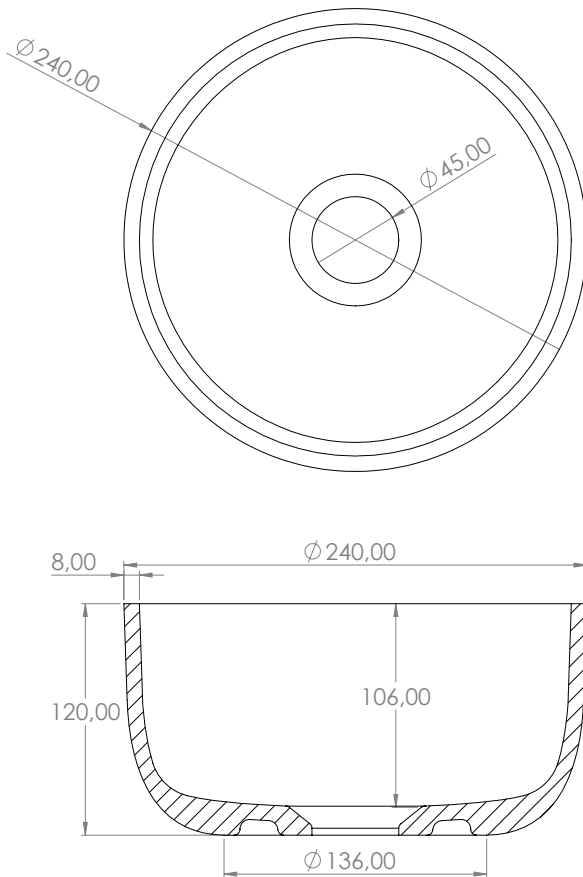

JEE-O flow basin small

Article code:

- SWMBAS119
- White DADOquartz
- SWMBAS119 - black
- Outside - black
- SWMBAS119 - terra pink
- Outside - terra pink
- SWMBAS119 - silver
- Outside - silver
- SWMBAS119 - bronze
- Outside - bronze
- SWMBAS119 - gold
- Outside - gold
- SWMBAS119 - dark steel
- Outside - dark steel

Dimensions: L 24 x W 24 x H 12 cm
 Basin rim: 1 cm
 Net weight: 2kg

Note: cast products are subject to size variation of +/-5%

Dimension package: L 36 x W 27 x H 15 mm
 Package weight: 0,7kg

UV stability: 6 / BSEN438

25 year warranty - The general conditions can be found on our website: www.jee-o.com/downloads

HS code: 68109900

Material: DADOquartz - Scratch & abrasion resistant
 Waste diameter: 45mm

JEE-O flow basin small specifications + colours | November 2023