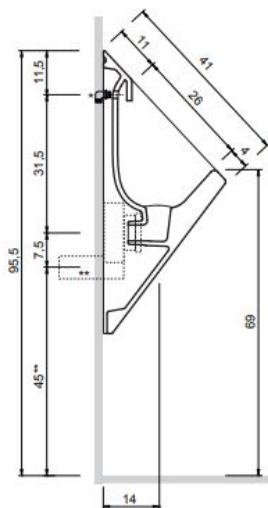

JEE-O urinal

Article code:

007-7007

● White matt

007-7003

● Black matt

Material:

Ceramics

Cleaning instructions:

download JEE-O shower and taps manual on our website: www.jee-o.com

Waste diameter:

50mm

Including fixing kit

Dimensions:

L 30 x W 30 x H 69 cm

Net weight:

9.7kg

Dimension package:

L 71 x W 33 x H 33 cm

Package weight:

1.5 kg

10 year warranty on ceramics - The general conditions can be found on our website: www.jee-o.com/downloads

HS code:

69109000