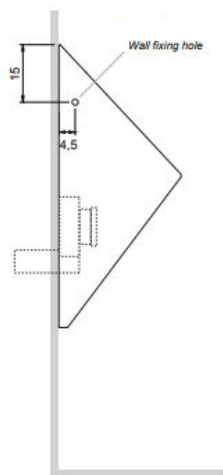

JEE-O urinal

Article code:

007-7007

● White matt

007-7003

● Black matt

Material:

Ceramics

Cleaning instructions:

download JEE-O shower and taps manual on our website: www.jee-o.com

Waste diameter:

50mm

Including fixing kit

Dimensions:

L 30 x W 30 x H 69 cm

Net weight:

9.7kg

Dimension package:

L 71 x W 33 x H 33 cm

Package weight:

1.5 kg

10 year warranty on ceramics - The general conditions can be found on our website: www.jee-o.com/downloads

HS code:

69109000