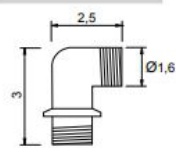

Article code:

007-7007

● White matt

007-7003

● Black matt

Material:

Ceramics

Cleaning instructions:

download JEE-O shower and taps manual on our website: www.jee-o.com

Waste diameter:

50mm

Including fixing kit

Dimensions:

L 30 x W 30 x H 69 cm

Net weight:

9.7kg

Dimension package:

L 71 x W 33 x H 33 cm

Package weight:

1.5 kg

10 year warranty on ceramics - The general conditions can be found on our website: www.jee-o.com/downloads

HS code:

69109000