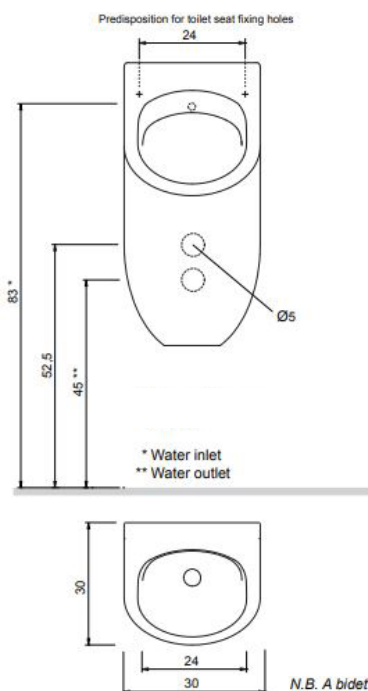

JEE-O urinal

Article code:

007-7007

● White matt

007-7003

● Black matt

Material:

Ceramics

Cleaning instructions:

download JEE-O shower and taps manual on our website: www.jee-o.com

Waste diameter:

50mm

Including fixing kit

Dimensions:

L 30 x W 30 x H 69 cm

Net weight:

9.7kg

Dimension package:

L 71 x W 33 x H 33 cm

Package weight:

1.5 kg

10 year warranty on ceramics - The general conditions can be found on our website: www.jee-o.com/downloads

HS code:

69109000