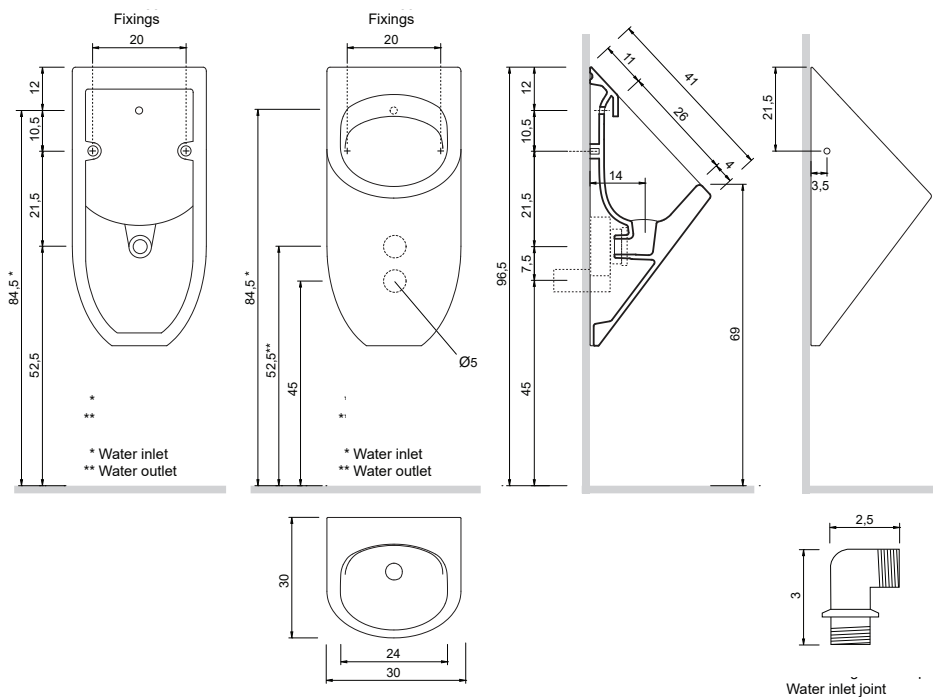

JEE-O urinal

Article code:

007-7007

● White matt

007-7003

● Black matt

Material:

Ceramics

Cleaning instructions:

download JEE-O shower and taps manual on our website: www.jee-o.com

Waste diameter:

50mm

Including fixing kit

Dimensions:

L 30 x W 30 x H 69 cm

Net weight:

9.7kg

Dimension package:

L 71 x W 33 x H 33 cm

Package weight:

1.5 kg

10 year warranty on ceramics - The general conditions can be found on our website: www.jee-o.com/downloads

HS code:

69109000