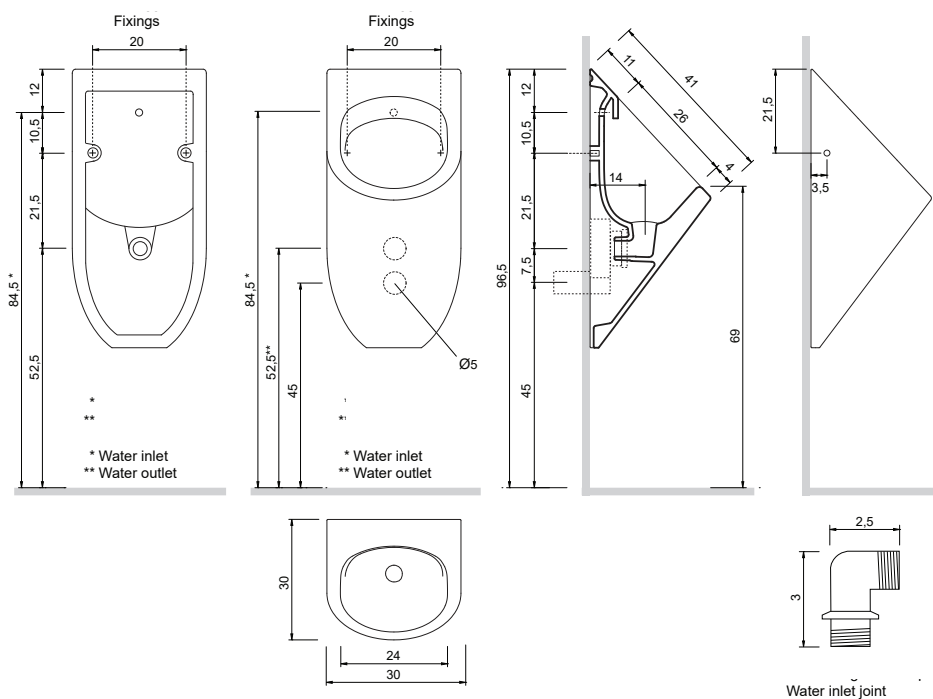

# JEE-O urinal

Article code:

007-7007

● White matt

007-7003

● Black matt

Material:

Ceramics

Cleaning instructions:

download JEE-O shower and taps manual on our website: [www.jee-o.com](http://www.jee-o.com)

Waste diameter:

50mm

Including fixing kit

Dimensions:

L 30 x W 30 x H 69 cm

Net weight:

9.7kg

Dimension package:

L 71 x W 33 x H 33 cm

Package weight:

1.5 kg

10 year warranty on ceramics - The general conditions can be found on our website: [www.jee-o.com/downloads](http://www.jee-o.com/downloads)