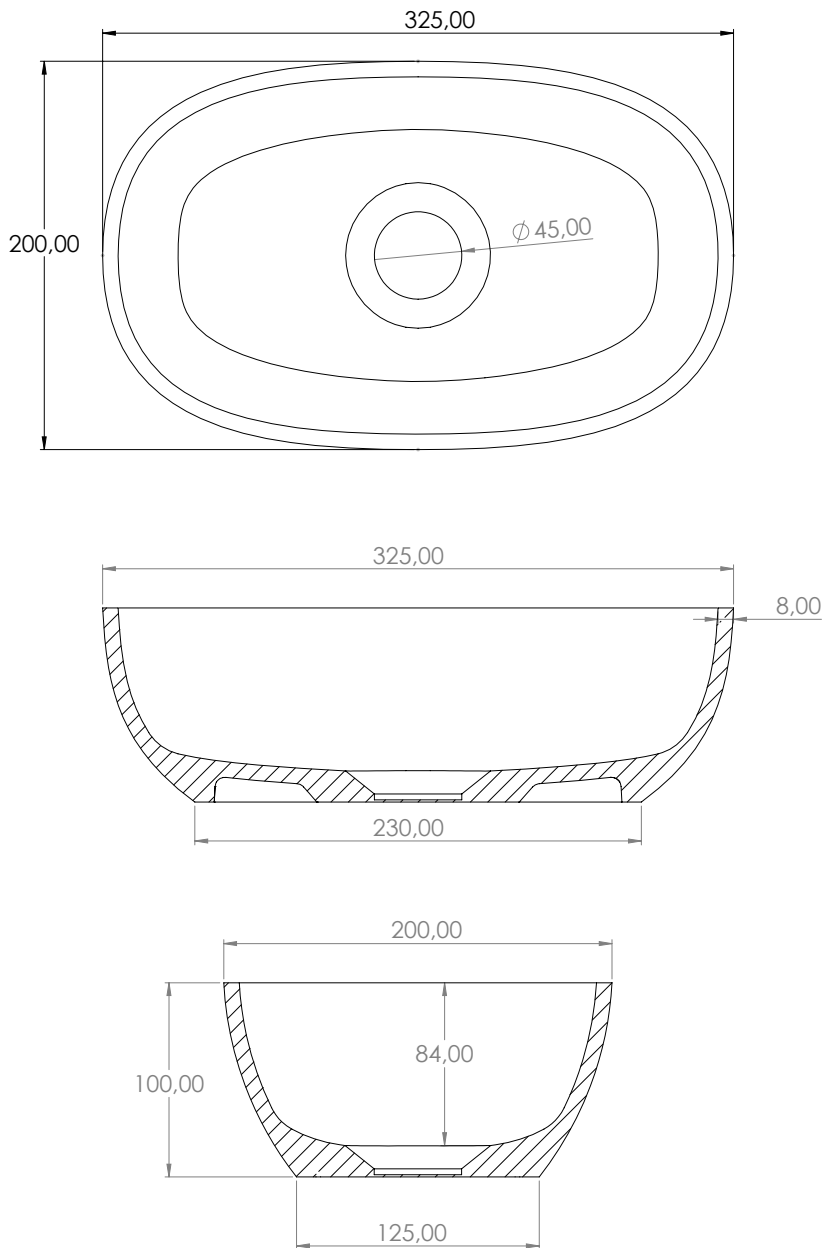

JEE-O amsterdam basin small

Article code:

SWMBAS110

● White DADOquartz

Dimensions:

L 20 x W 32.5 x H 10 cm

Basin rim:

1 cm

Net weight:

2kg

Note: cast products are subject to size variation of +/-5%

Material:

DADOquartz - Scratch & abrasion resistant

Dimension package:

L 36 x W 27 x H 15 mm

Package weight:

0,7kg

Waste diameter:

45mm

UV stability:

6 / BSEN438

25 year warranty - The general conditions can be found on our website: www.jee-o.com/downloads

HS code:

68109900