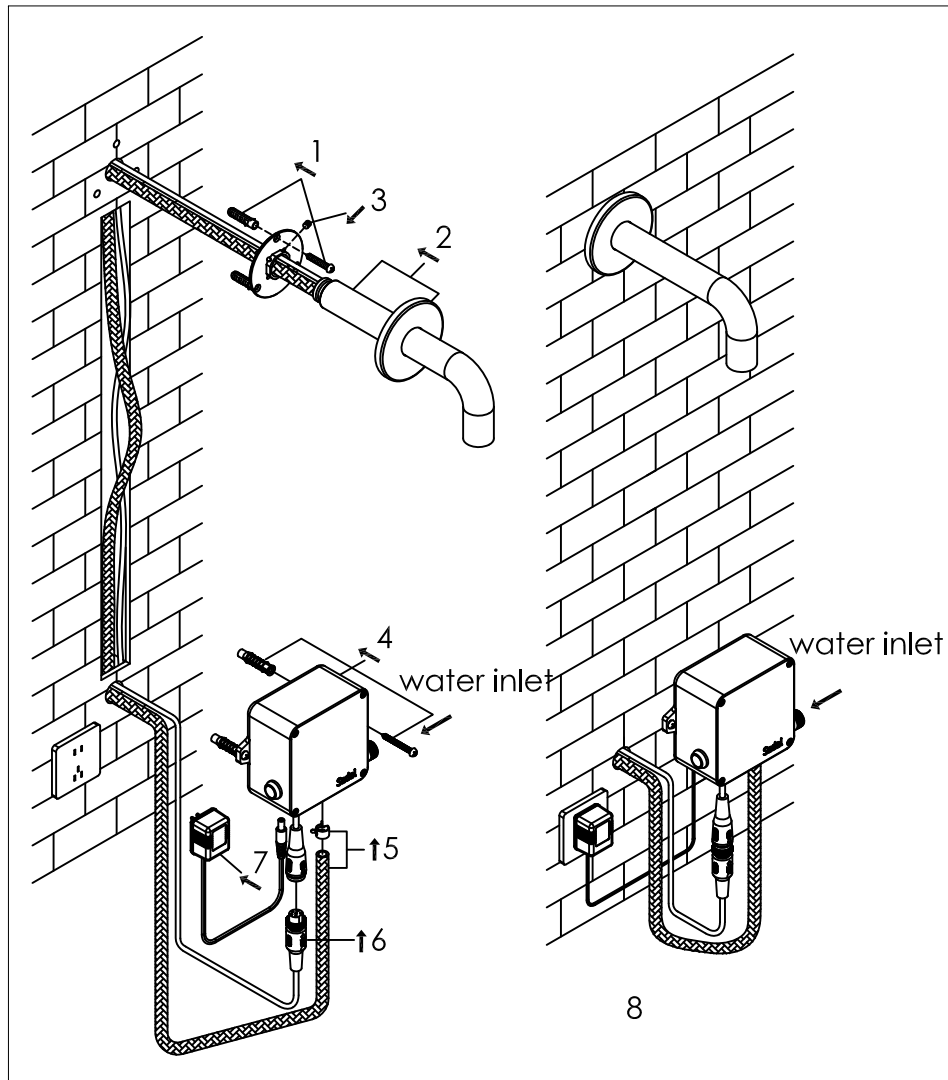

touchless wall basin mixer with 90 degrees angle spout
electronic wall mounted basin mixer, with Infrared sensor and concealed control box

sensor kraan met 90 graden uitloop
electronische wand wastafel kraan met
infrarood sensor en inbouw box

800-1530 / 800-1533 / 800-1534 / 800-1535

installation

technical diagram

explosion diagram

YTxxx-21xx

www.jee-o.com