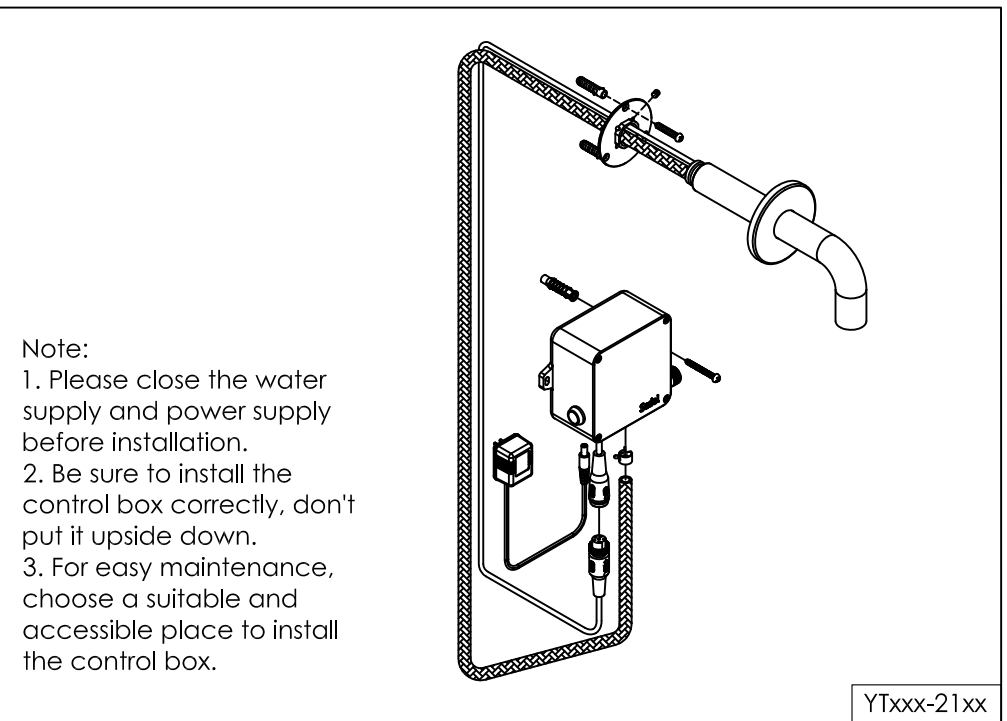

touchless wall basin mixer with 90 degrees angle spout
electronic wall mounted basin mixer, with Infrared sensor and concealed control box

sensor kraan met 90 graden uitloop
electronische wand wastafel kraan met
infrarood sensor en inbouw box

800-1530 / 800-1533 / 800-1534 / 800-1535

installation

technical diagram

explosion diagram

YTxxx-21xx

www.jee-o.com