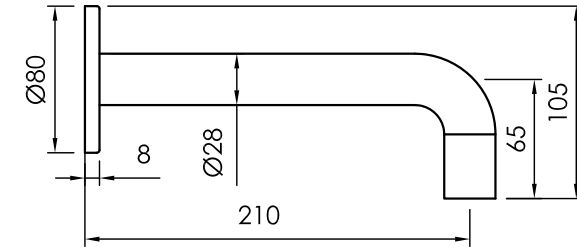

touchless wall basin mixer with 90 degrees angle spout
electronic wall mounted basin mixer, with Infrared sensor and concealed control box

sensor kraan met 90 graden uitloop
electronische wand wastafel kraan met
infrarood sensor en inbouw box

800-1530 / 800-1533 / 800-1534 / 800-1535

installation

technical diagram

explosion diagram

YTxxx-21xx

www.jee-o.com