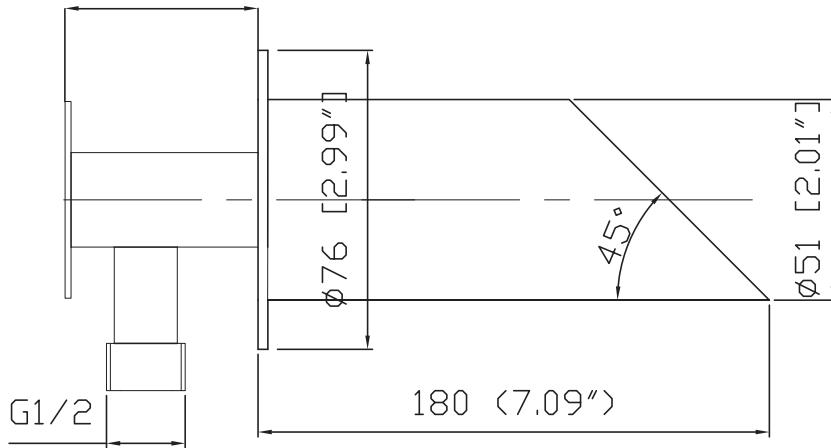

JEE-O pure wall basin mixer set

51-70 [2.01" - 2.76"]

Article code:

300-1520 (previous code 006-0000)

● Brushed

300-1525 (previous code 006-0001)

● PVD coated matt gold

Material:

Stainless Steel r304

Cleaning instructions:

download JEE-O shower and taps manual on our website: www.jee-o.com

Coating:

PVD coating

Cartridge:

Sedal ceramic mixing mechanism (40mm), item code 005-0102

Flow at water of 38°C / 100,4°F:

9L p/m at 3bar pressure

Connection:

Thread:

4 x G 1/2" (ø15mm / 0.6")
British Standard Pipe (BSP)

Dimension package:

Total weight:

Package weight:

L 28 x W 19 x H 13,5 cm