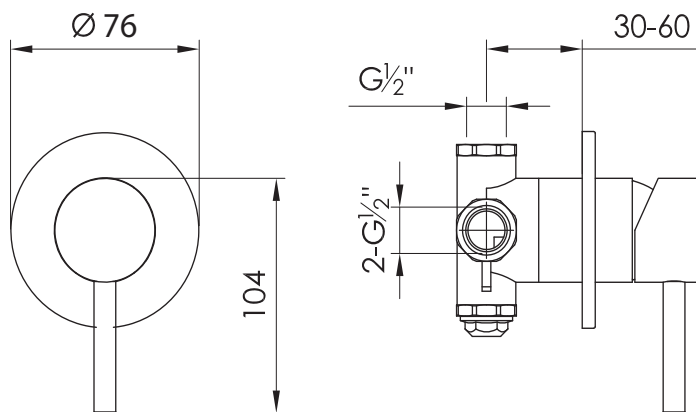

JEE-O pure wall basin mixer set

51-70 [2.01" - 2.76"]

Article code:

300-1520 (previous code 006-0000)

● Brushed

300-1525 (previous code 006-0001)

● PVD coated matt gold

Material:

Stainless Steel r304

Cleaning instructions:

download JEE-O shower and taps manual on our website: www.jee-o.com

Coating:

PVD coating

Cartridge:

Sedal ceramic mixing mechanism (40mm), item code 005-0102

Flow at water of 38°C / 100,4°F:

9L p/m at 3bar pressure

Connection:

Thread:

4 x G 1/2" (ø15mm / 0.6")
British Standard Pipe (BSP)

Dimension package:

Total weight:

Package weight:

L 28 x W 19 x H 13,5 cm