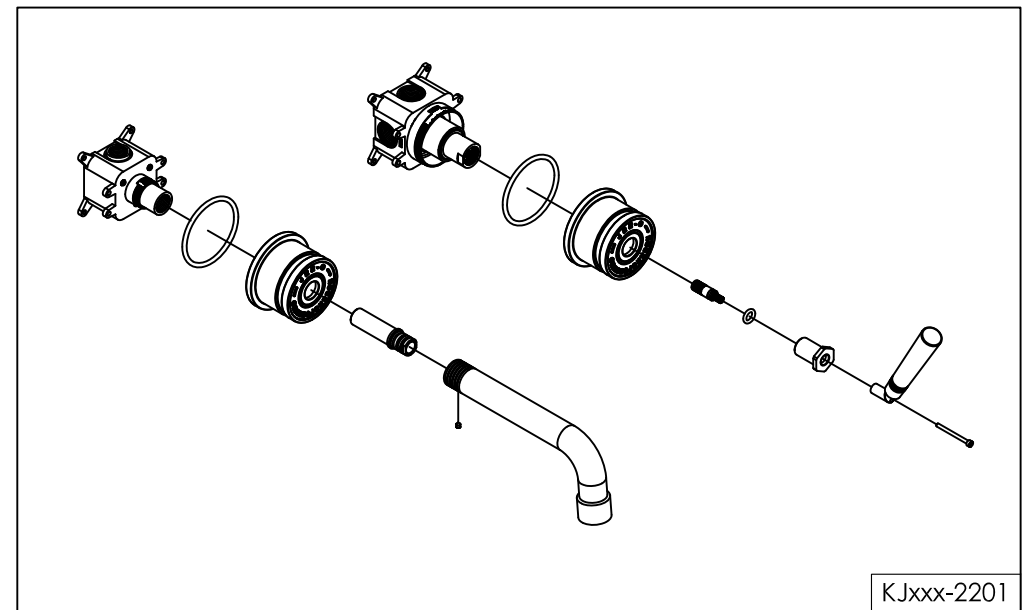

wall mounted basin mixer stainless steel with progressive cartridge and concealed body

wand wastafelkraan rvs met inbouwdeel en progressieve cartridge

installation 700-1500 / 700-1502

RIGHT WATER SPOUT

MAX 180°

technical diagram

explosion diagram

KJxxx-2201

www.jee-o.com