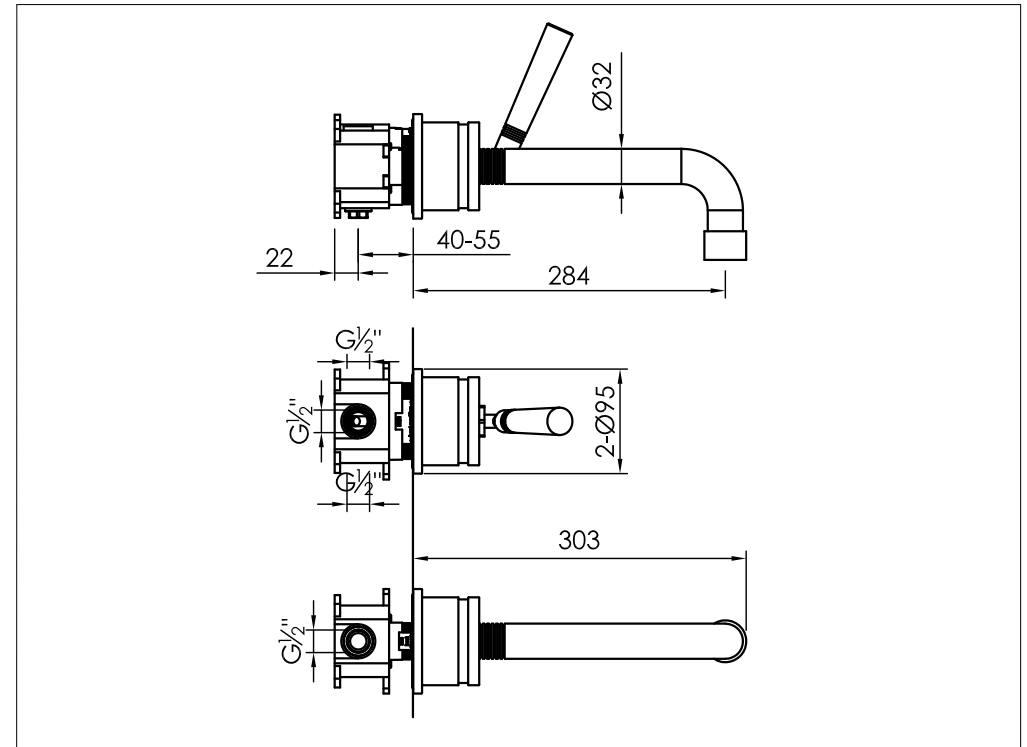

wall mounted basin mixer stainless steel with progressive cartridge and concealed body

wand wastafelkraan rvs met inbouwdeel en progressieve cartridge

installation 700-1500 / 700-1502

RIGHT WATER SPOUT

MAX 180°

technical diagram

explosion diagram

KJxxx-2201

www.jee-o.com