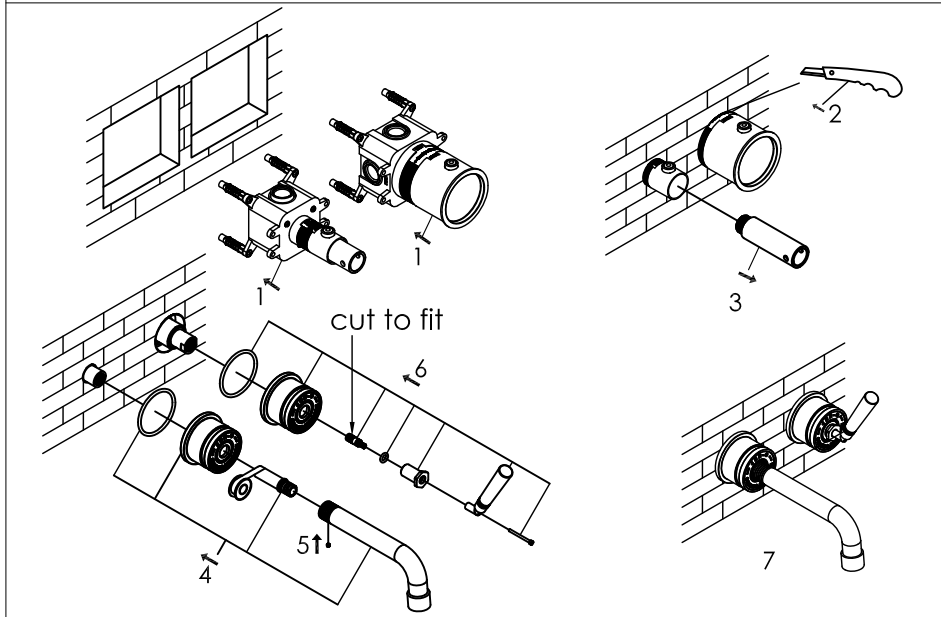

wall mounted basin mixer stainless steel with progressive cartridge and concealed body

wand wastafelkraan rvs met inbouwdeel en progressieve cartridge

installation 700-1500 / 700-1502

RIGHT WATER SPOUT

MAX 180°