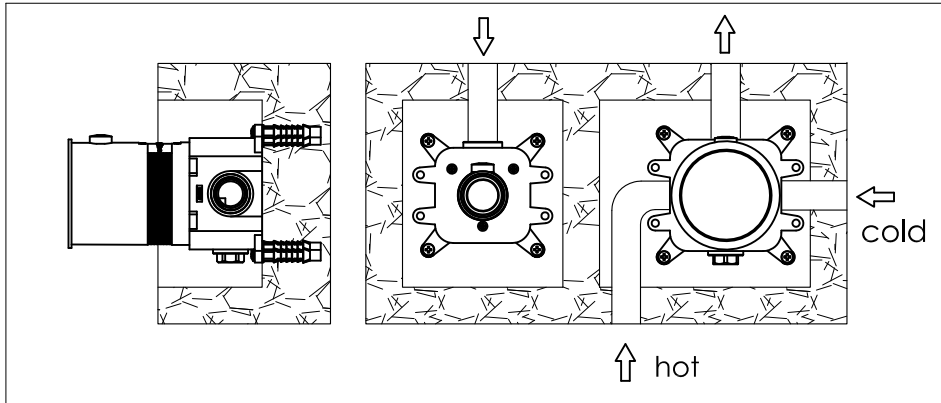

wall mounted basin mixer stainless steel with progressive cartridge and concealed body

wand wastafelkraan rvs met inbouwdeel en progressieve cartridge

installation 700-1500 / 700-1502

RIGHT WATER SPOUT

MAX 180°