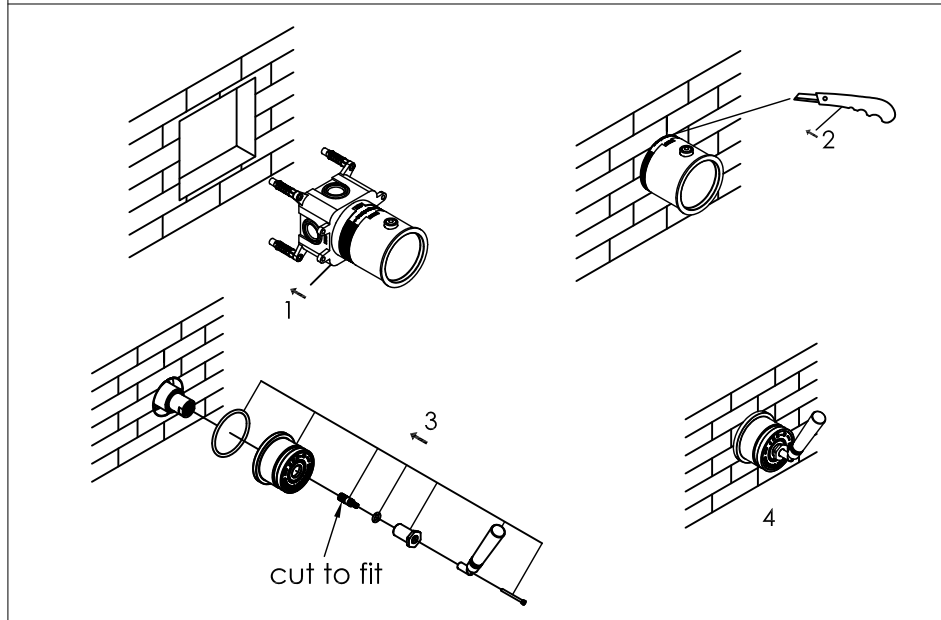

wall mounted mixer stainless steel with progressive cartridge and concealed body

wand mengkraan rvs met inbouwdeel en progressieve cartridge

installation 700-2100 / 700-2102

MIDDLE OFF

RIGHT HEADSHOWER OR SPOUT

MAX 180°

technical diagram

explosion diagram

KJxxx-22xx

www.jee-o.com