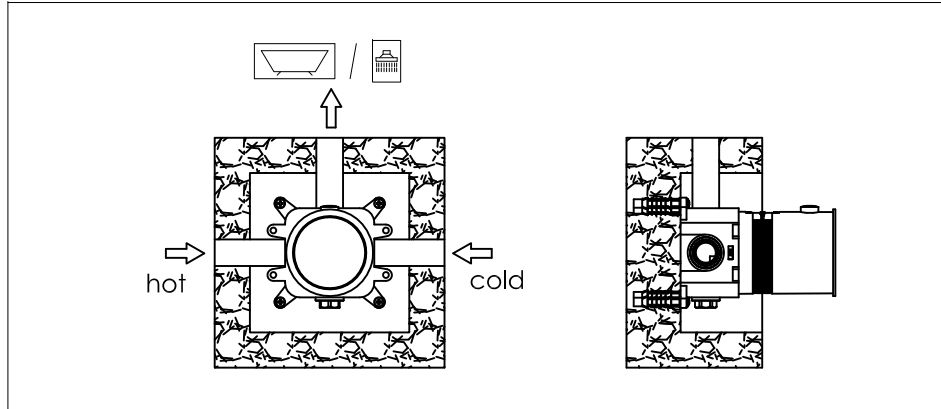

wall mounted mixer stainless steel with progressive cartridge and concealed body

wand mengkraan rvs met inbouwdeel en progressieve cartridge

installation 700-2100 / 700-2102

MIDDLE OFF

RIGHT HEADSHOWER OR SPOUT

MAX 180°

technical diagram

explosion diagram

KJxxx-22xx

www.jee-o.com