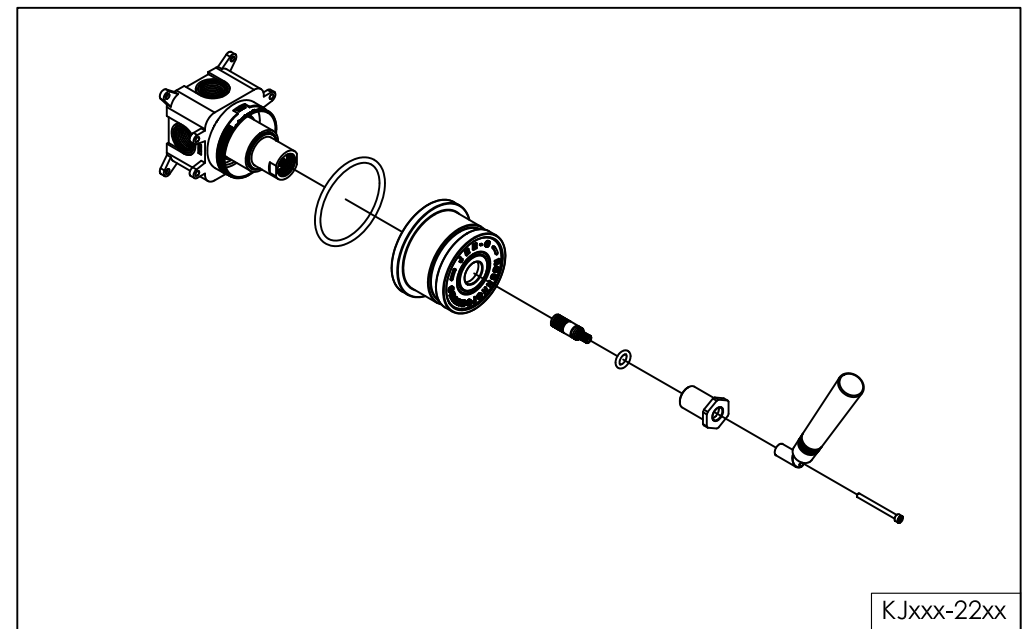

wall mounted mixer stainless steel with progressive cartridge and concealed body

wand mengkraan rvs met inbouwdeel en progressieve cartridge

installation 700-2100 / 700-2102

MIDDLE OFF

RIGHT HEADSHOWER OR SPOUT

MAX 180°

technical diagram

explosion diagram

KJxxx-22xx

www.jee-o.com