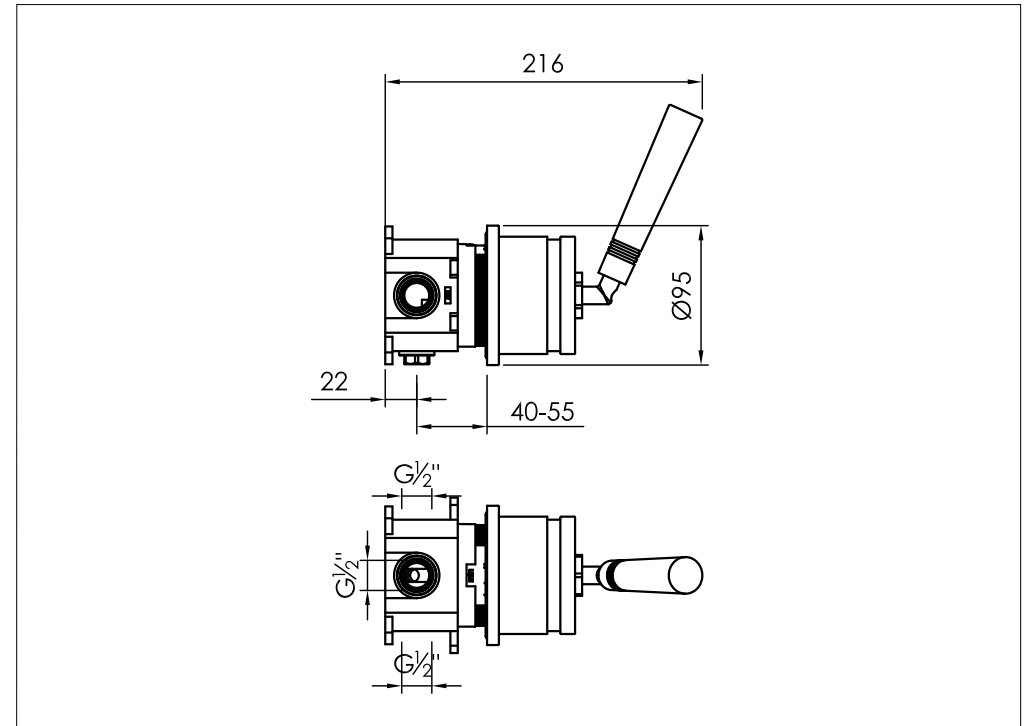

wall mounted mixer stainless steel with progressive cartridge and concealed body

wand mengkraan rvs met inbouwdeel en progressieve cartridge

installation 700-2100 / 700-2102

MIDDLE OFF

RIGHT HEADSHOWER OR SPOUT

MAX 180°

technical diagram

explosion diagram

KJxxx-22xx

www.jee-o.com