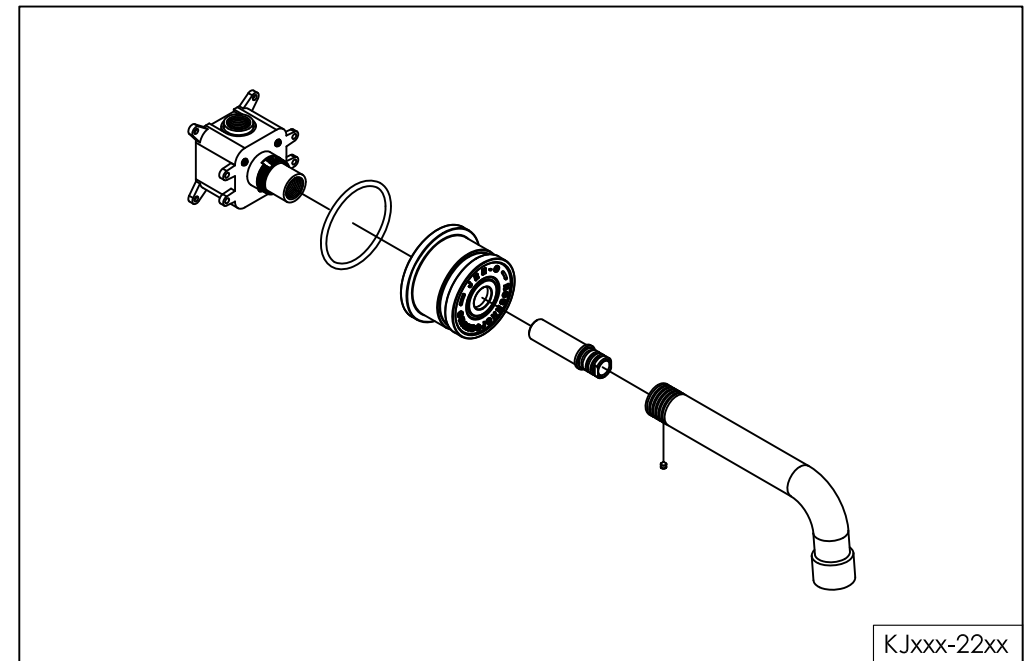

wall mounted spout stainless steel for basin or bath

wand uitloop rvs voor wastafel of bad

installation 700-3900 / 700-3902

technical diagram

explosion diagram

KJxxx-22xx

www.jee-o.com