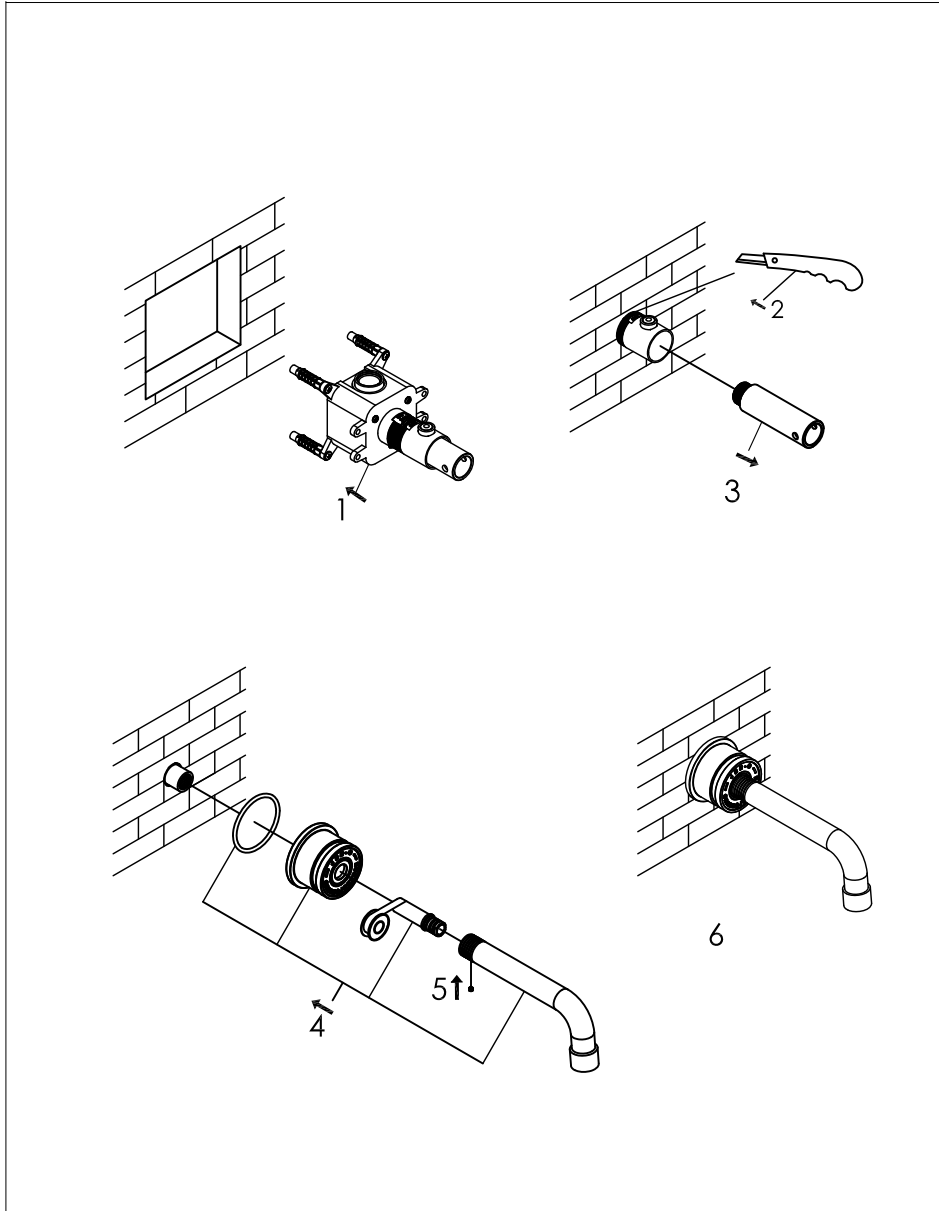

wall mounted spout stainless steel for basin or bath

wand uitloop rvs voor wastafel of bad

installation 700-3900 / 700-3902

technical diagram

explosion diagram

KJxxx-22xx

www.jee-o.com