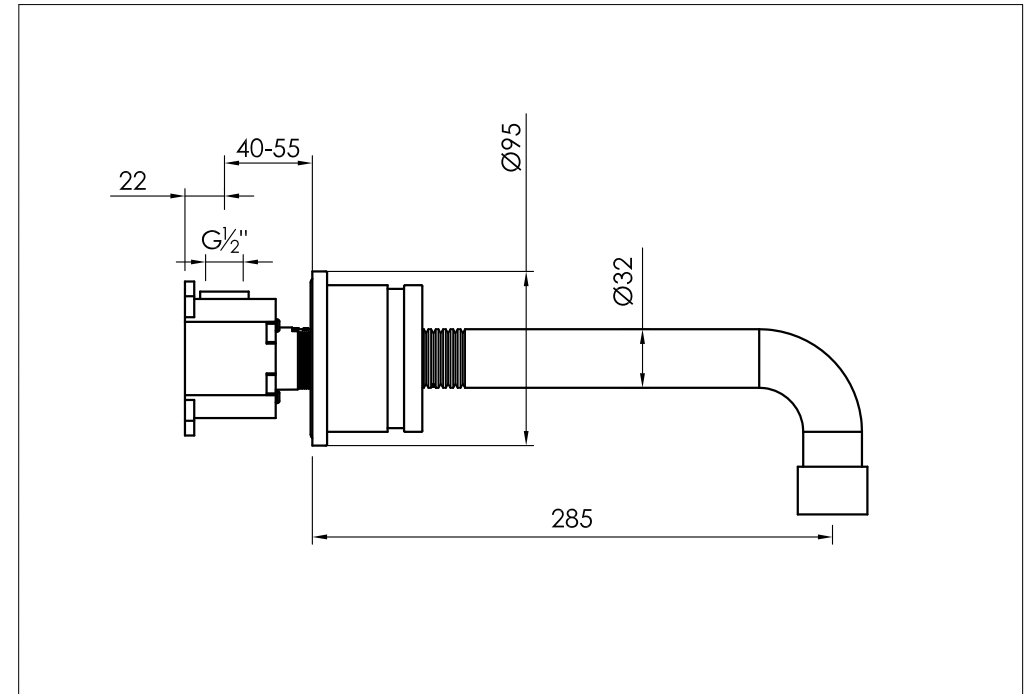

wall mounted spout stainless steel for basin or bath

wand uitloop rvs voor wastafel of bad

installation 700-3900 / 700-3902

technical diagram

explosion diagram

KJxxx-22xx

www.jee-o.com