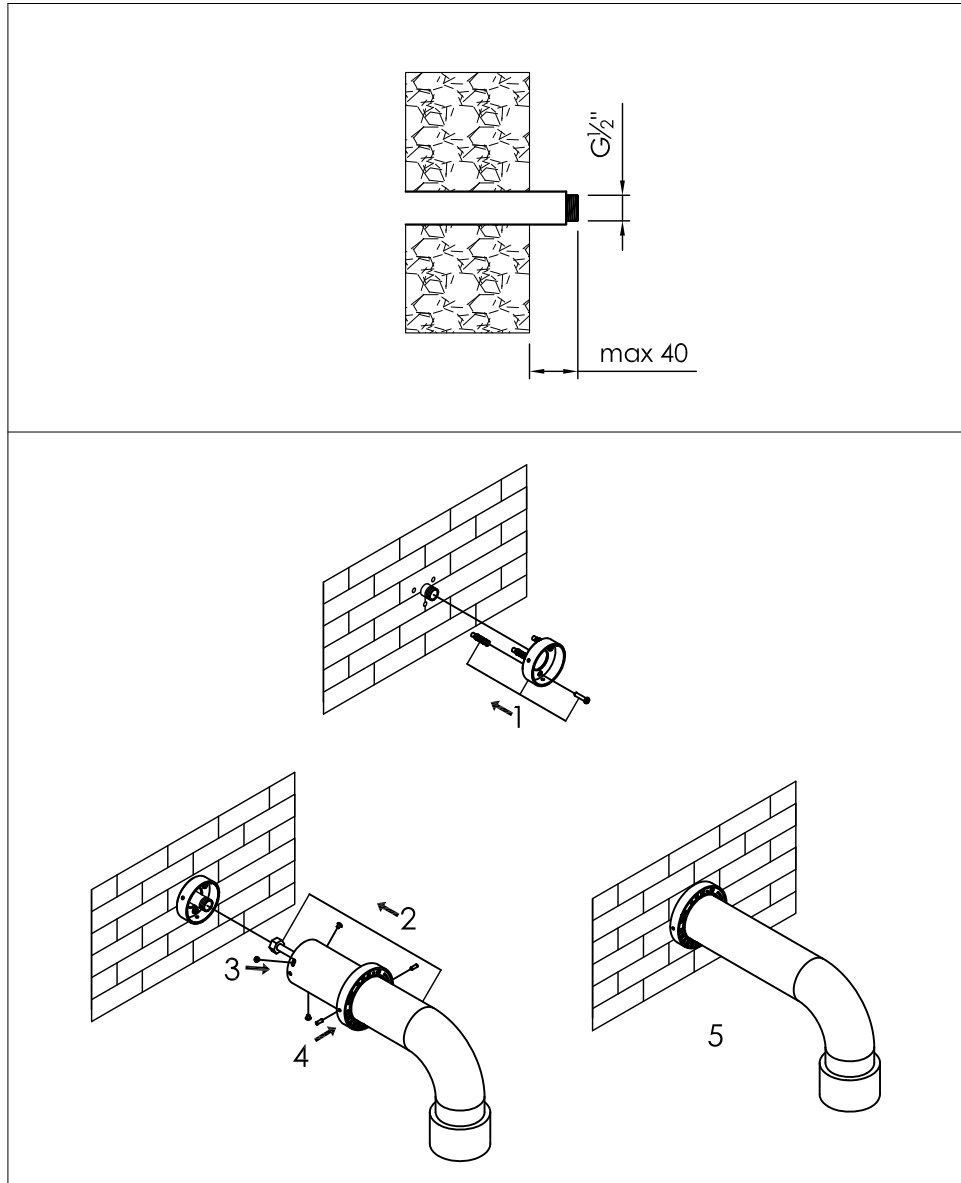

wall mounted shower stainless steel

wand douchekop rvs

700-6900 / 700-6902

### installation

### technical diagram