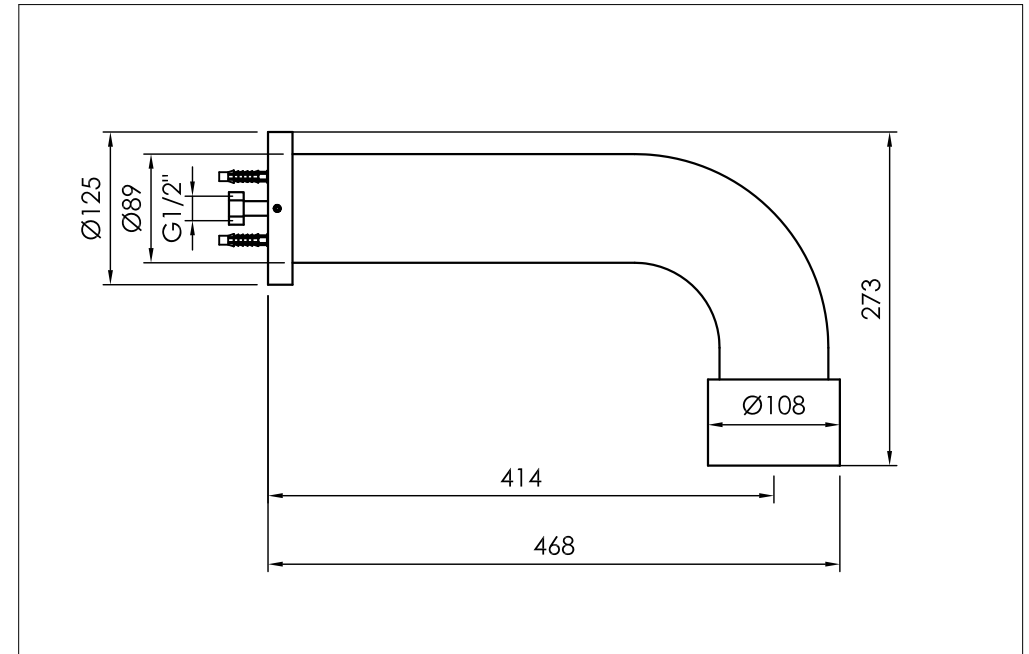

wall mounted shower stainless steel

wand douchekop rvs

700-6900 / 700-6902

### technical diagram