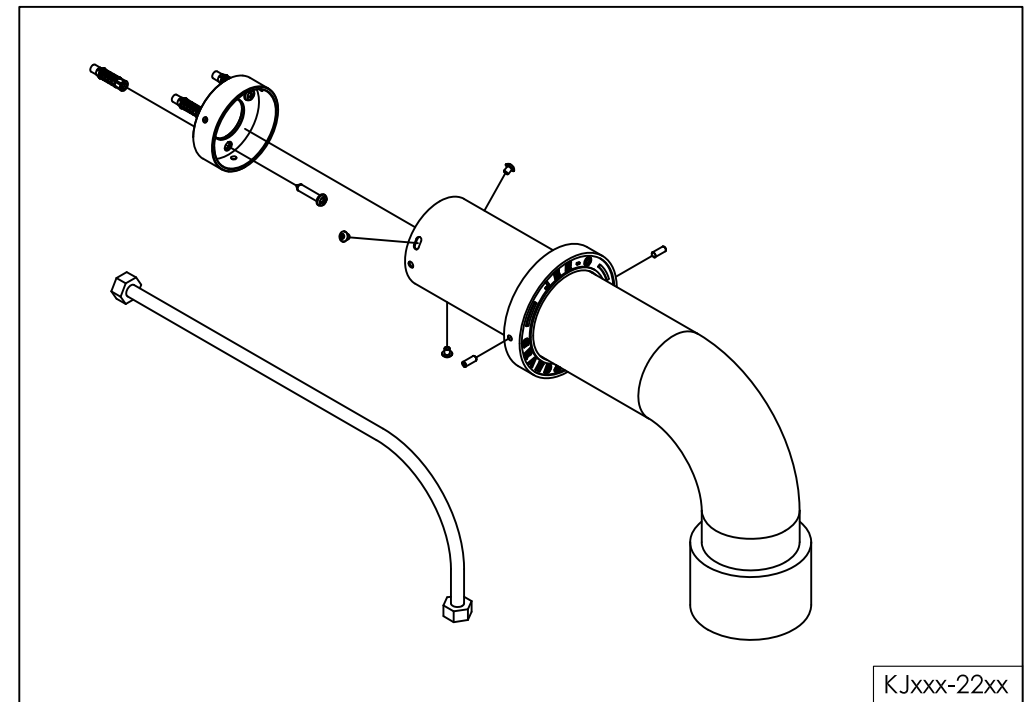

explosion diagram

KJxxx-22xx

www.jee-o.com