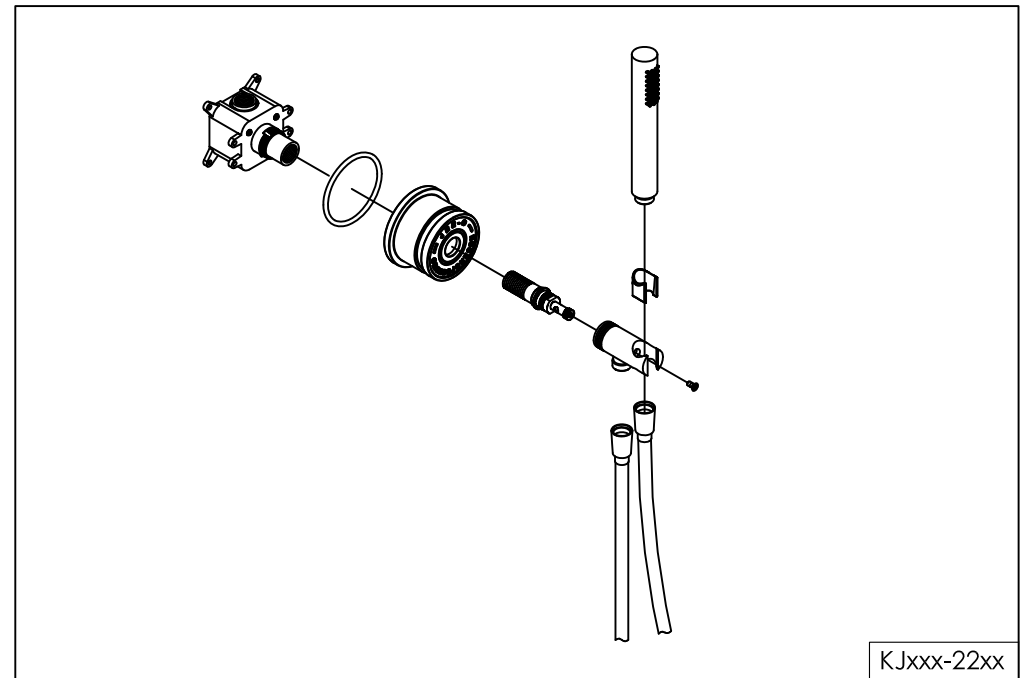

wall mounted hand shower stainless steel with integrated wall elbow

wand handdouche rvs met geïntegreerde houder

700-6910 / 700-6912

installation

technical diagram

explosion diagram

KJxxx-22xx

www.jee-o.com