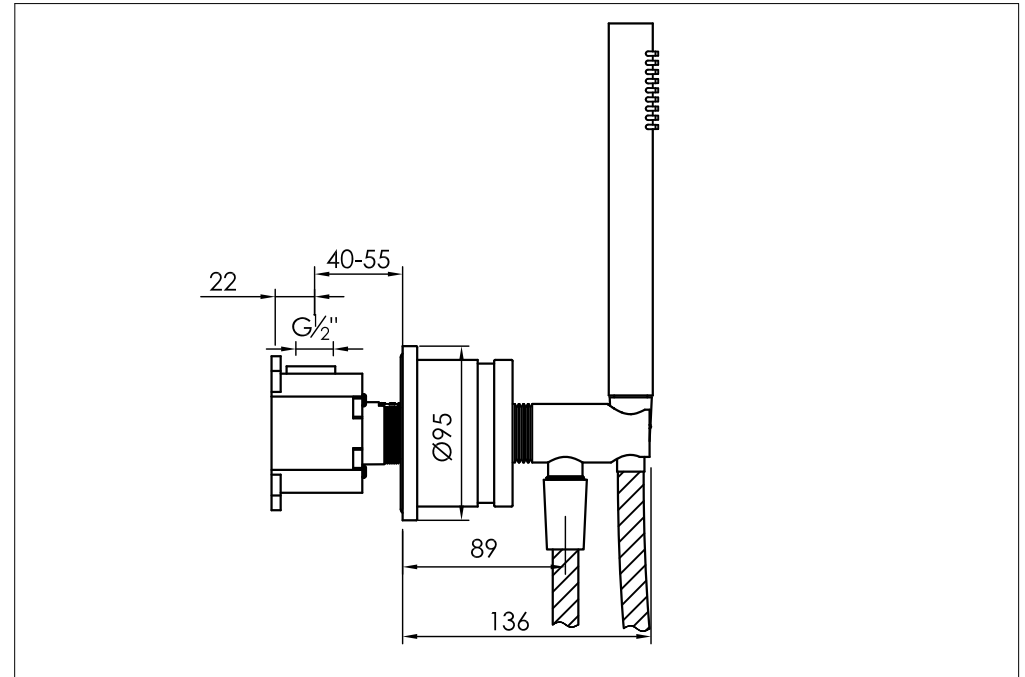

wall mounted hand shower stainless steel with integrated wall elbow

wand handdouche rvs met geïntegreerde houder

700-6910 / 700-6912

installation

technical diagram

explosion diagram

KJxxx-22xx

www.jee-o.com