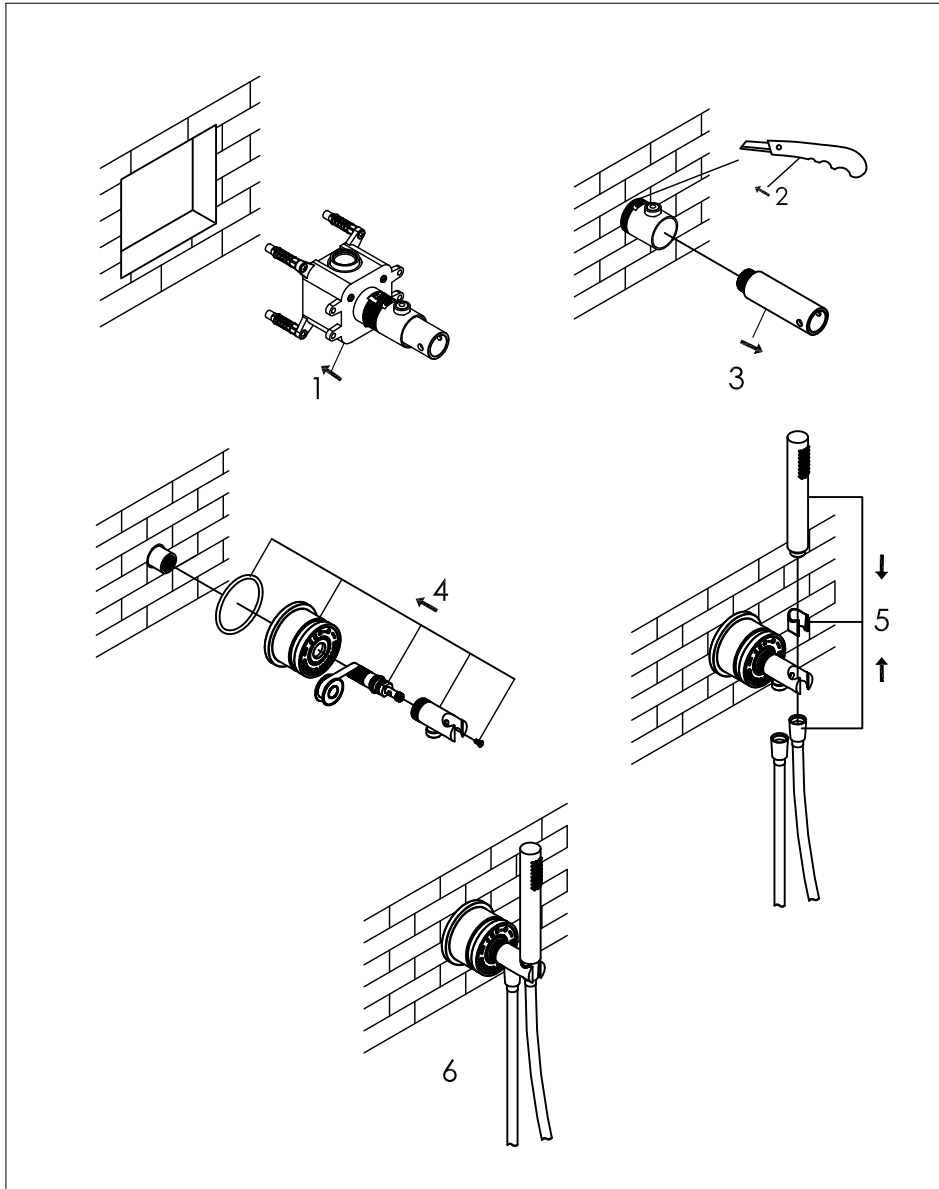

wall mounted hand shower stainless steel with integrated wall elbow

wand handdouche rvs met geïntegreerde houder

700-6910 / 700-6912

installation

technical diagram

explosion diagram

KJxxx-22xx

www.jee-o.com