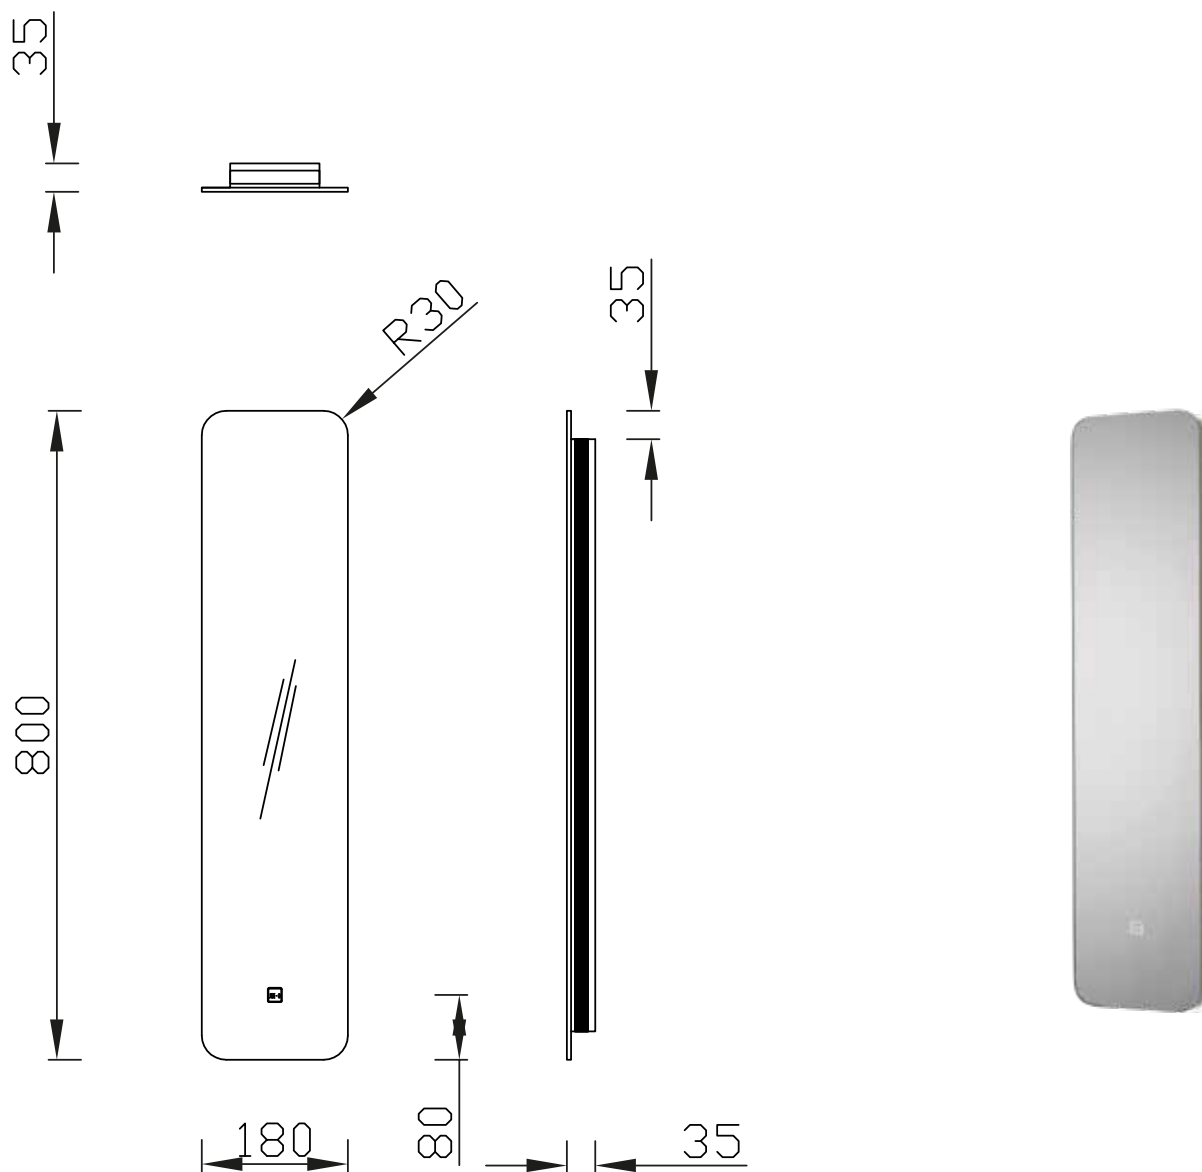

JEE-O slimline mirror 18 with backlight

Article code:	801-0127
Material:	Copper-free and lead-free mirror glass and aluminium frame.
Cleaning instructions:	soft cloth, non abrasive glass cleaner
Backlight:	On/Off, Dimmer touch switch on mirror
Night light:	Warm white 3000k
Switch:	1 touch
Power supply:	LED driver input AC170 - 265V, output DC 12V 24W
IP rating:	20

Dimension package:	L85 x W25 x H10 cm
Total weight:	3,2 kg
Package weight:	1,0 kg

1 year warranty - The general conditions can be found on our website: www.jee-o.com/downloads

HS code:	70099100
Approvals:	UL certified