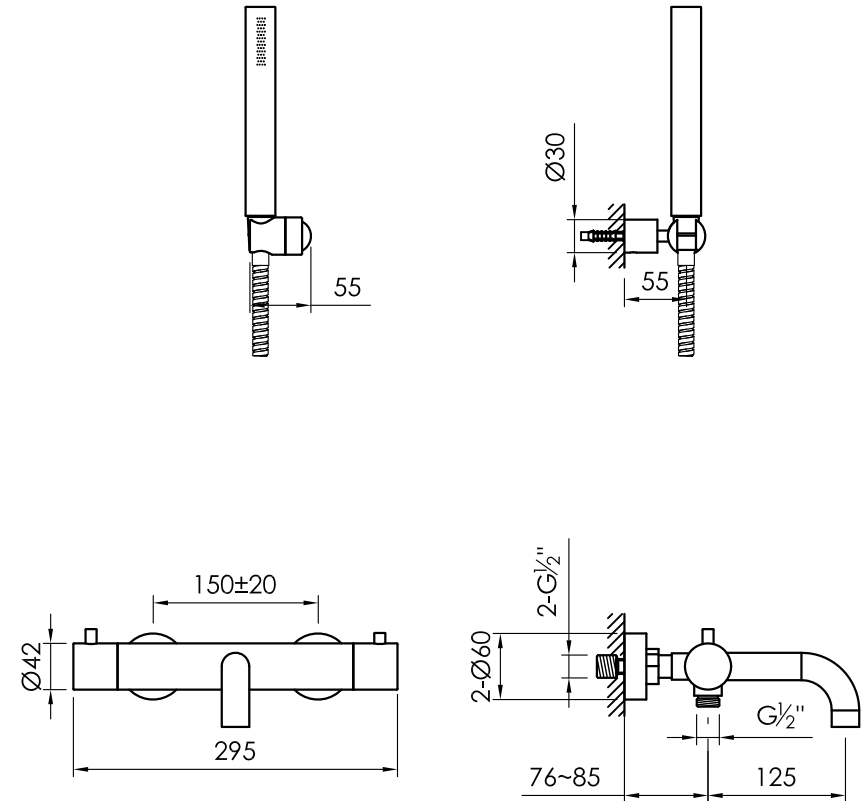

wall mounted thermostatic bath/shower  
mixer stainless steel with hand shower set

wandmontage thermostatisch  
bad/douchemixer rvs met handdouche set

800-3300 / 800-3303 / 800-3304 / 800-3305

### installation

### technical diagram

SNxxx-22xx

www.jee-o.com