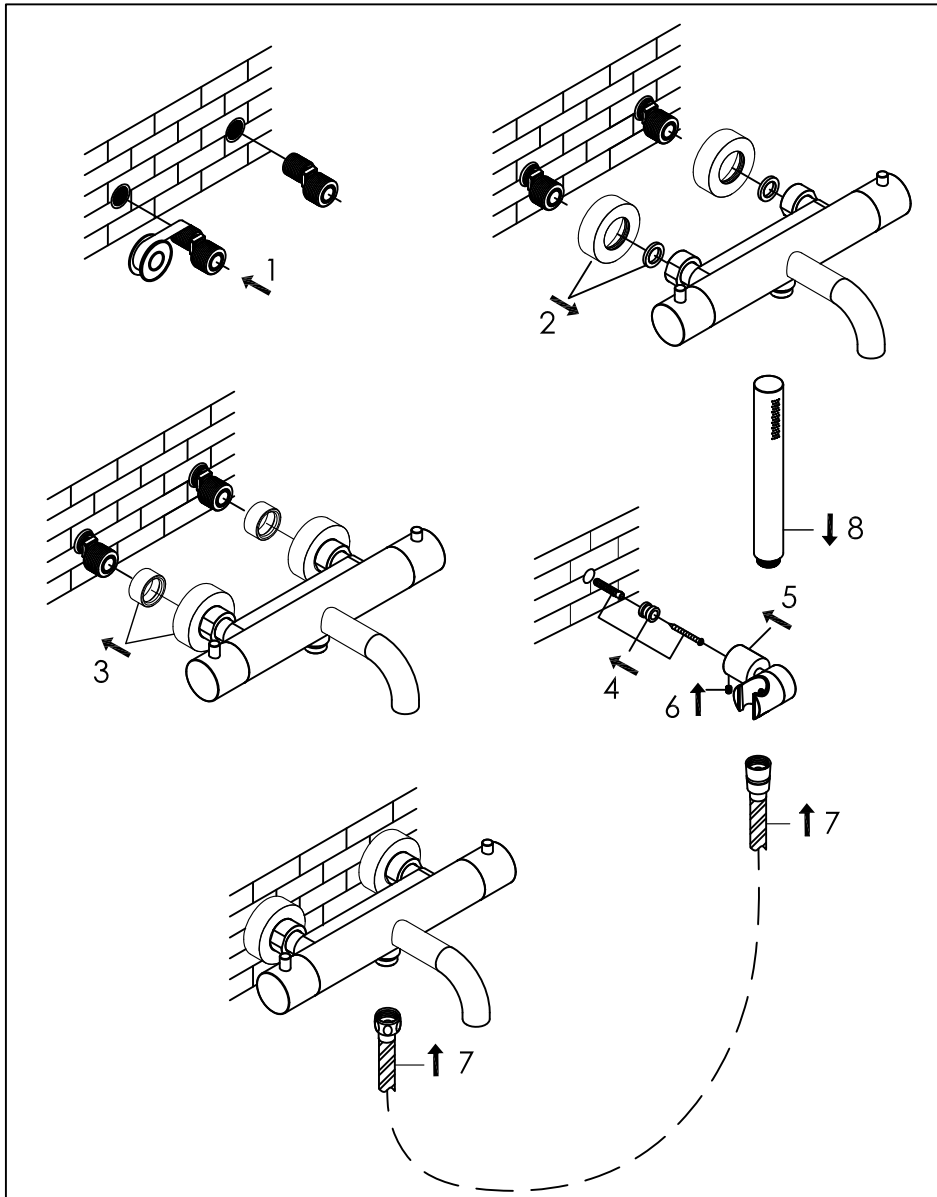

wall mounted thermostatic bath/shower  
mixer stainless steel with hand shower set

wandmontage thermostatisch  
bad/douchemixer rvs met handdouche set

800-3300 / 800-3303 / 800-3304 / 800-3305

### installation