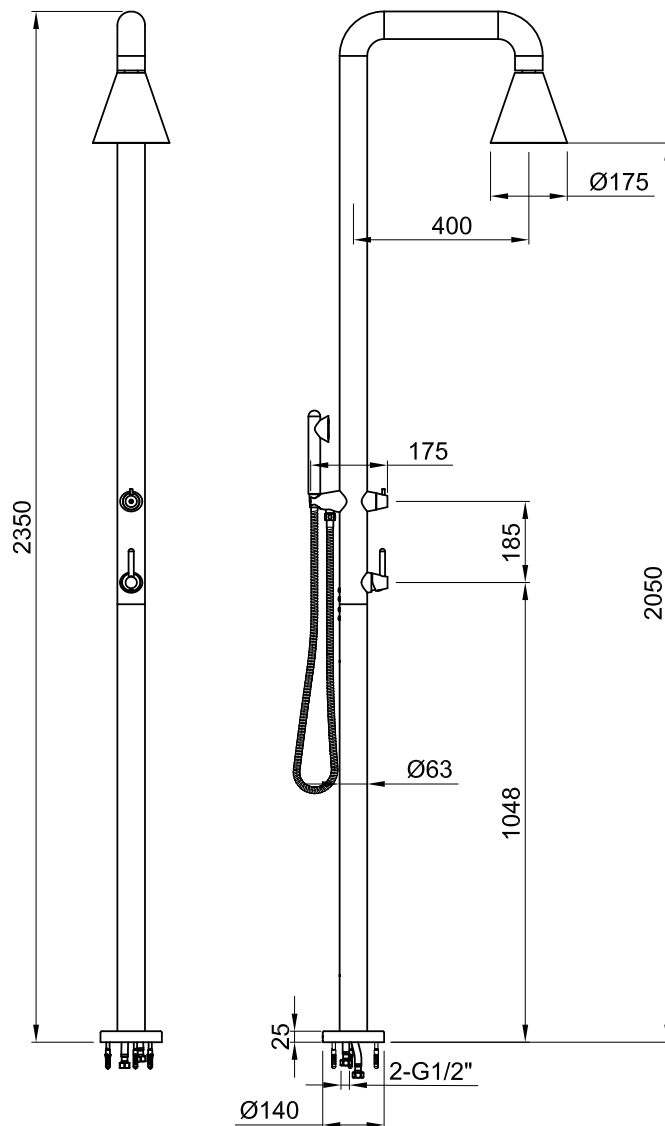

# JEE-O cone shower 02

Article code:

900-6210

● Brushed

900-6216

● Gun metal

Material:

Stainless Steel r316

Cleaning instructions:

download JEE-O shower and taps manual on our website: [www.jee-o.com](http://www.jee-o.com)

Cartridge:

Sedal/Kerox ceramic mixing cartridge (35mm), item code 005-0101 and JEE-O ceramic diverter mechanism item code 005-0302

Flow at water of 38°C:

12l p/m at 3Bar pressure

Pressure:

Recommended working pressure 3Bar

Flexhose:

150 cm length

Connection:

2 x G 1/2" (Ø15mm / 0.6") nylon<sup>(out)</sup>/epdm<sup>(in)</sup> flexhose with brass swivel British Standard Pipe (BSP)

Thread:

Dimension package:

L158 x W66 x H23 cm

Total weight:

17.9 kg

Package weight:

5.2 kg

Placing on a water-tight floor