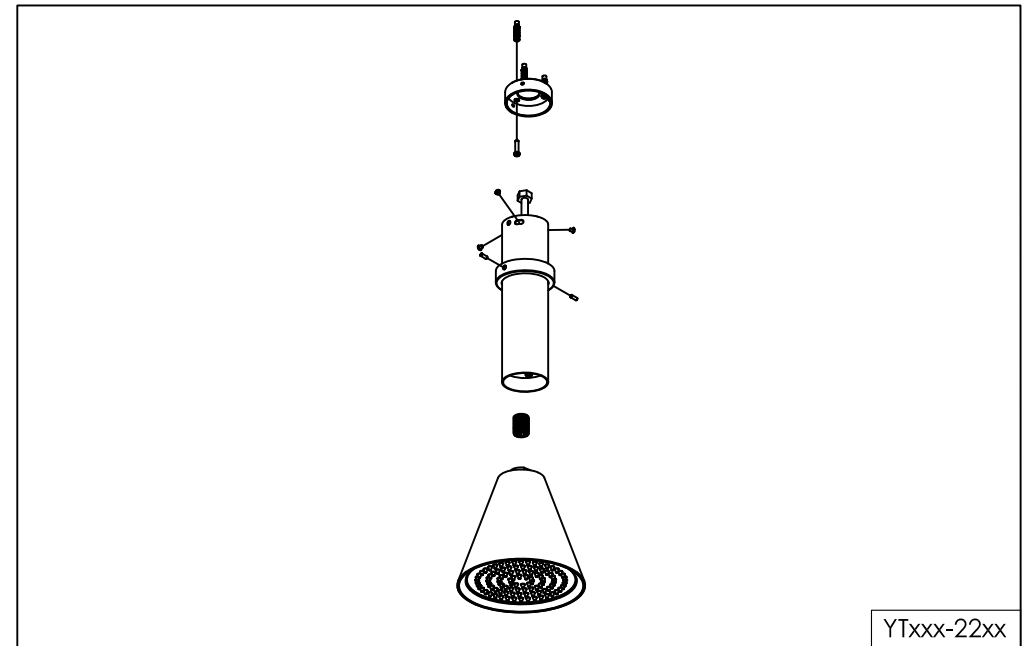

Cone ceiling mounted shower, stainless steel

Cone plafonddouche, rvs

900-6800 / 900-6806

installation

technical diagram

explosion diagram

YTxxx-22xx

www.jee-o.com