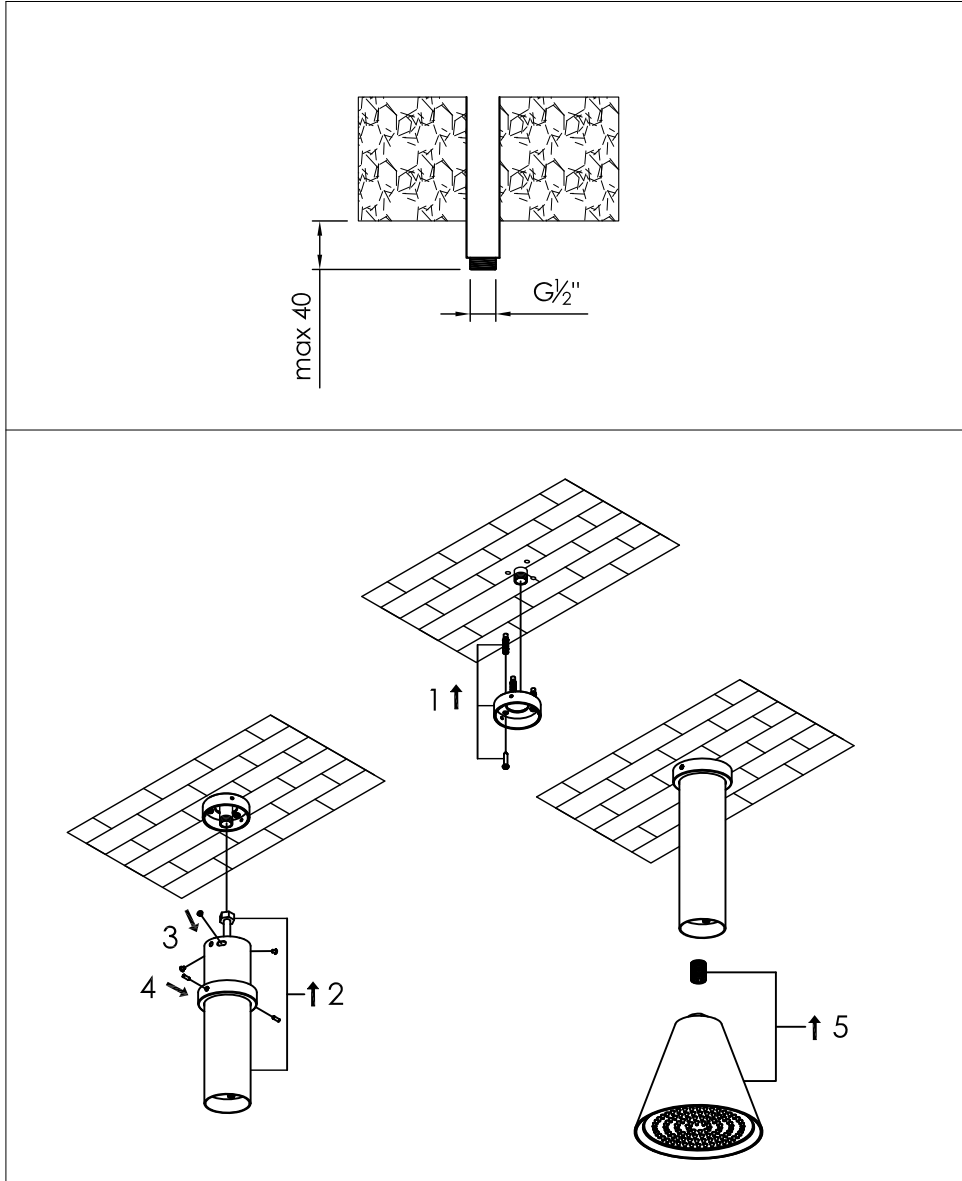

Cone ceiling mounted shower, stainless steel

Cone plafonddouche, rvs

900-6800 / 900-6806

installation

technical diagram

explosion diagram

YTxxx-22xx

www.jee-o.com