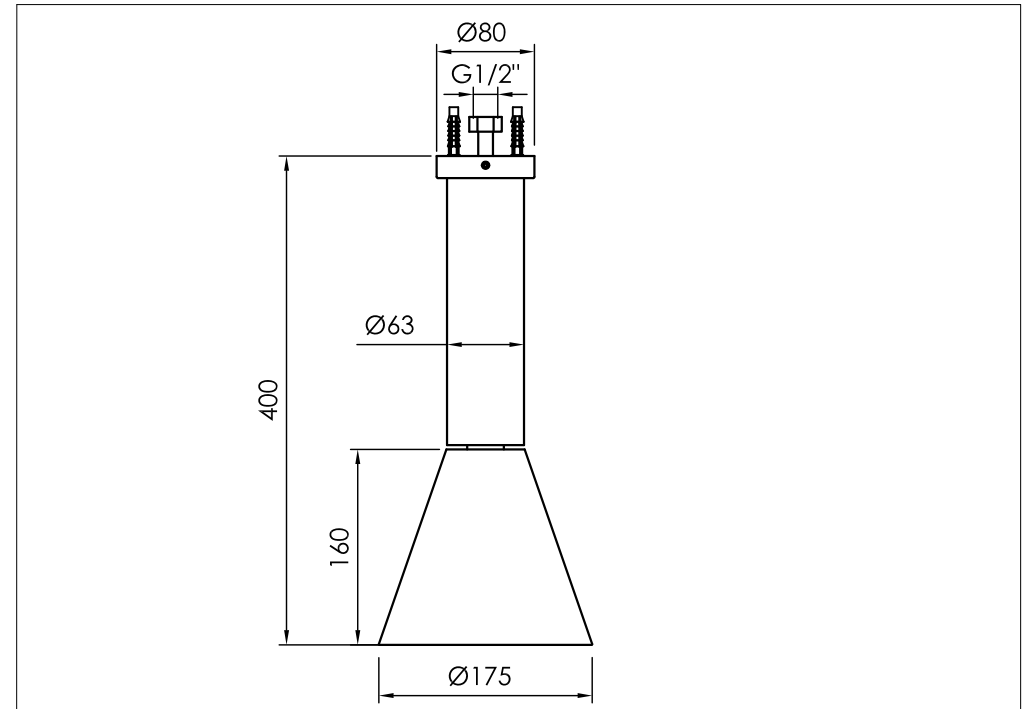

Cone ceiling mounted shower, stainless steel

Cone plafonddouche, rvs

900-6800 / 900-6806

installation

technical diagram

explosion diagram

YTxxx-22xx

www.jee-o.com