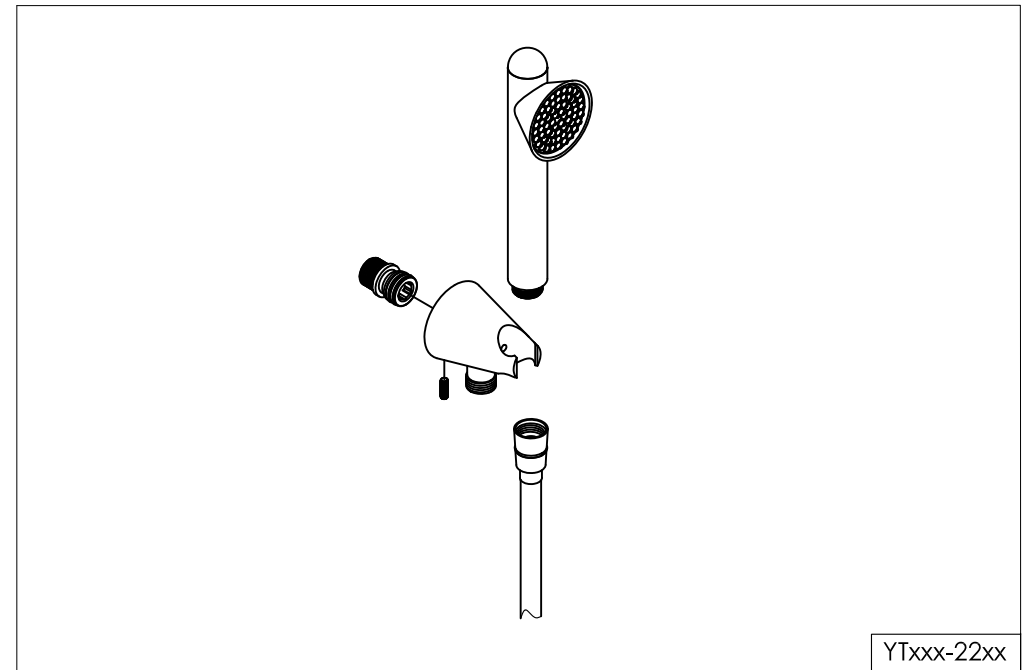

wall mounted hand shower set stainless steel
with integrated wall elbow

wand handdouche rvs met geïntegreerde houder

900-6910 / 900-6916

installation

technical diagram

explosion diagram

YTxxx-22xx

www.jee-o.com