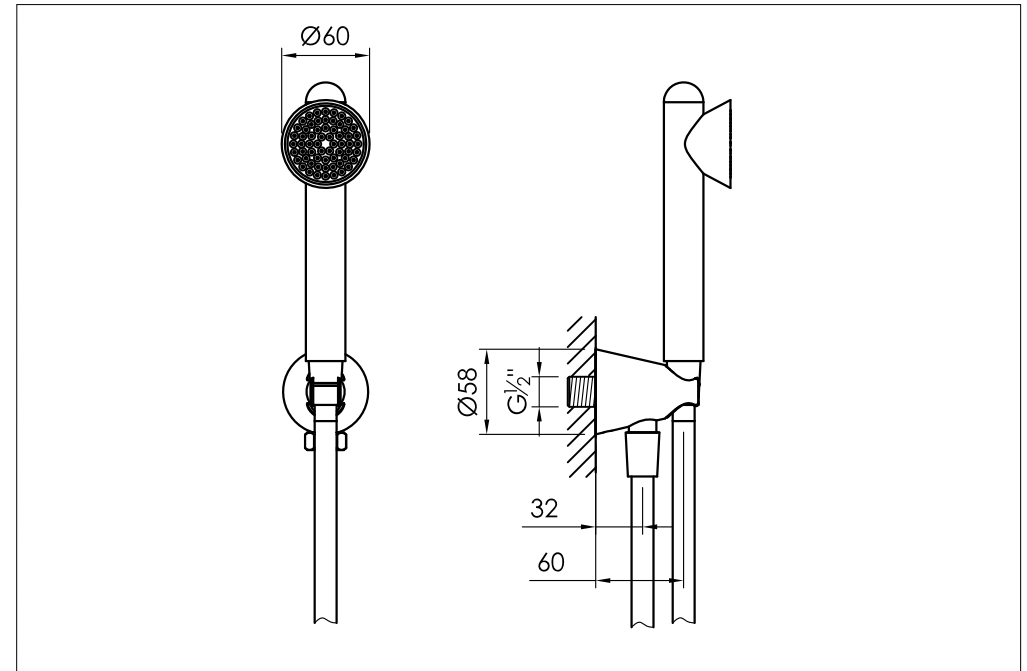

wall mounted hand shower set stainless steel
with integrated wall elbow

wand handdouche rvs met geïntegreerde houder

900-6910 / 900-6916

installation

technical diagram

explosion diagram

YTxxx-22xx

www.jee-o.com