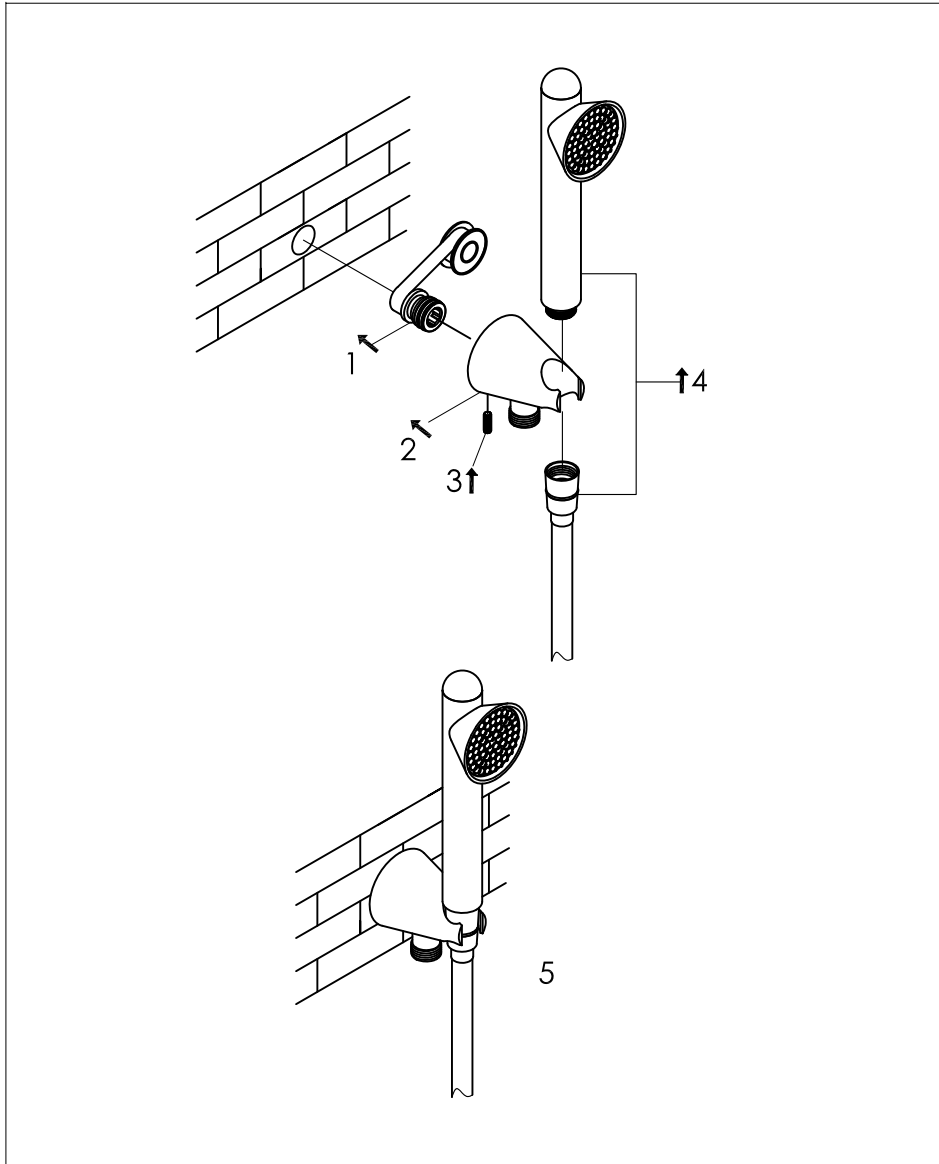

wall mounted hand shower set stainless steel
with integrated wall elbow

wand handdouche rvs met geïntegreerde houder

900-6910 / 900-6916

installation

technical diagram

explosion diagram

YTxxx-22xx

www.jee-o.com