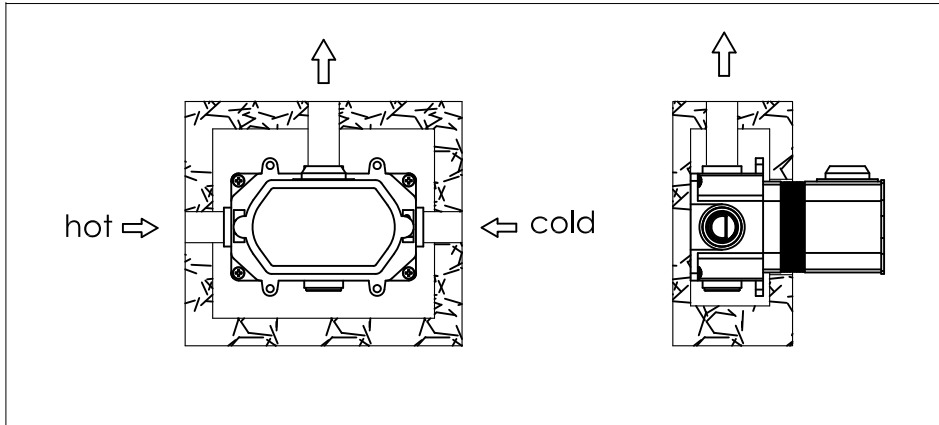

wall mounted thermostatic mixer stainless steel
with concealed body

wand inbouwthermostaat rvs

900-2500 / 900-2506

installation

technical diagram

explosion diagram