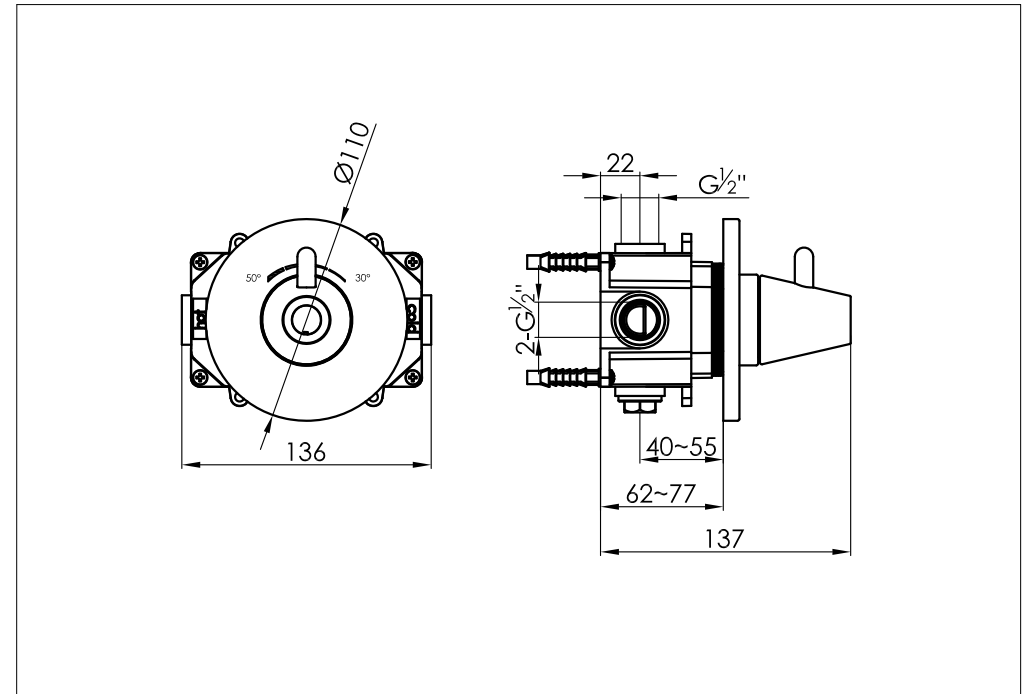

wall mounted thermostatic mixer stainless steel
with concealed body

wand inbouwthermostaat rvs

900-2500 / 900-2506

installation

technical diagram

explosion diagram