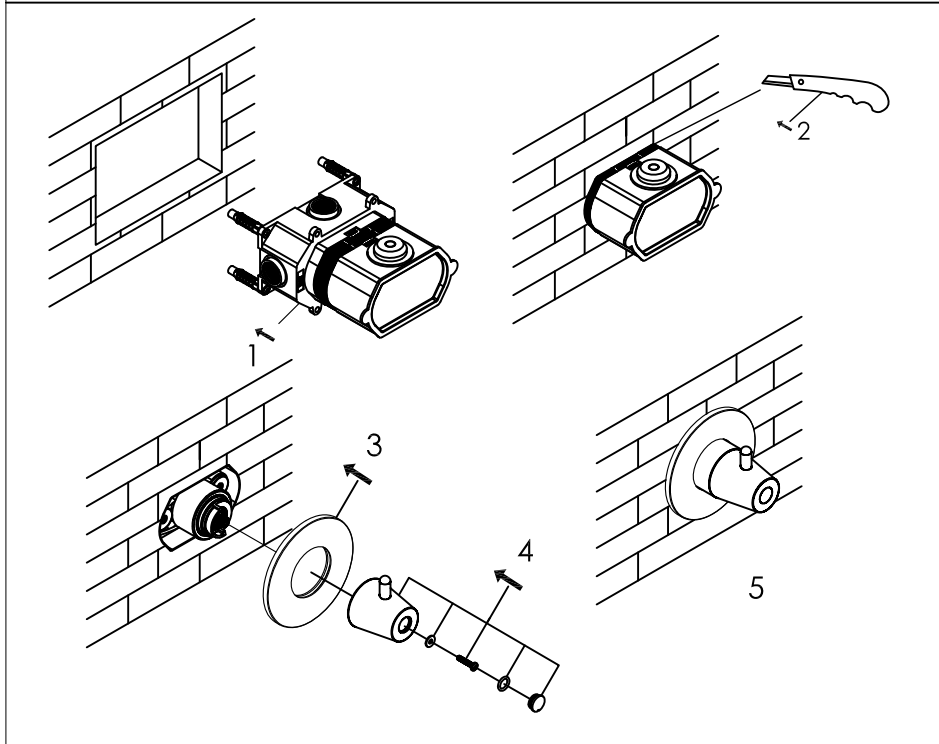

wall mounted thermostatic mixer stainless steel
with concealed body

wand inbouwthermostaat rvs

900-2500 / 900-2506

installation

technical diagram

explosion diagram