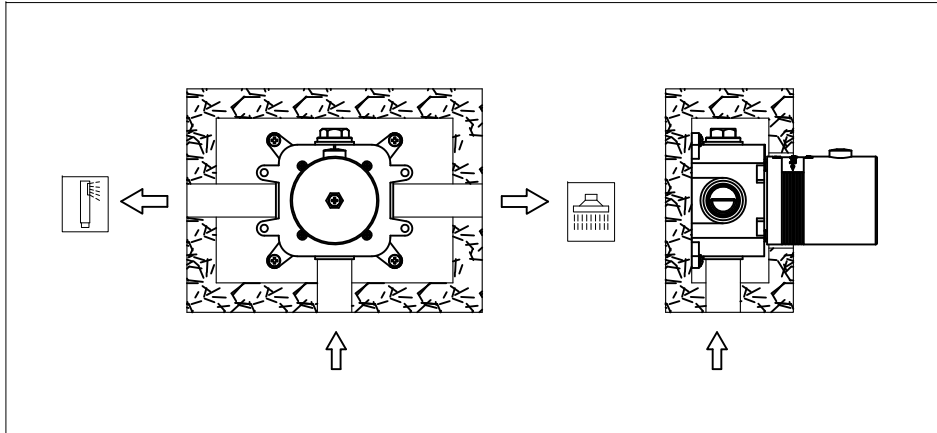

wall mounted bath/shower diverter stainless steel
with concealed body

wand bad of douche omsteller rvs met inbouwdeel

900-2600 / 900-2606

installation

technical diagram

explosion diagram

YTxxx-22xx

www.jee-o.com