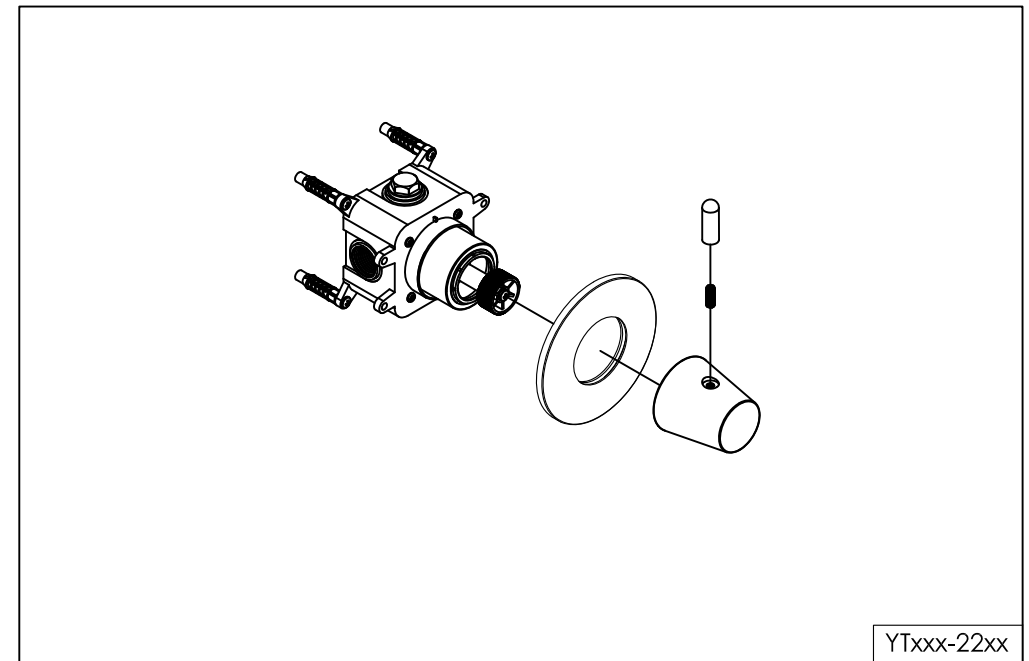

wall mounted bath/shower diverter stainless steel
with concealed body

wand bad of douche omsteller rvs met inbouwdeel

900-2600 / 900-2606

installation

technical diagram

explosion diagram

YTxxx-22xx

www.jee-o.com