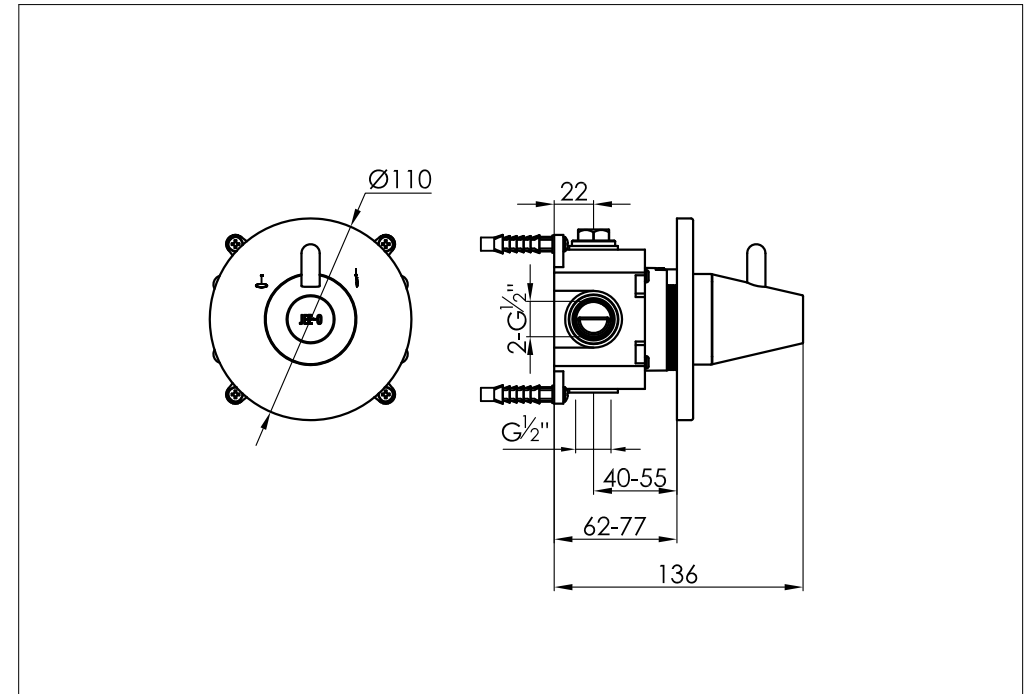

wall mounted bath/shower diverter stainless steel
with concealed body

wand bad of douche omsteller rvs met inbouwdeel

900-2600 / 900-2606

installation

technical diagram

explosion diagram

YTxxx-22xx

www.jee-o.com