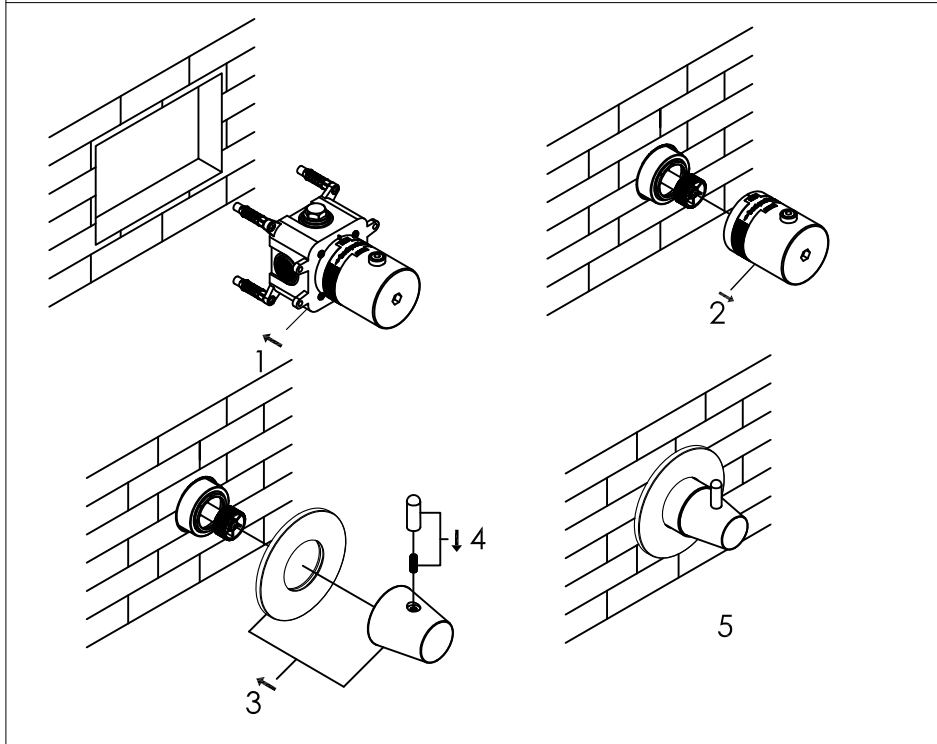

wall mounted bath/shower diverter stainless steel
with concealed body

wand bad of douche omsteller rvs met inbouwdeel

900-2600 / 900-2606

installation

technical diagram

explosion diagram

YTxxx-22xx

www.jee-o.com