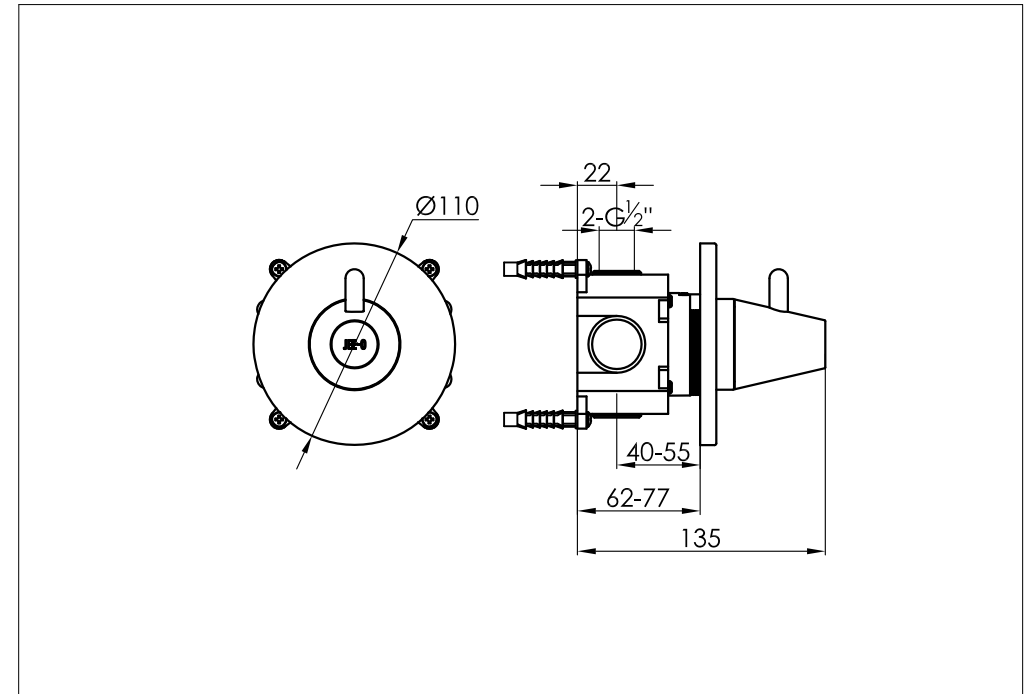

wall mounted valve stainless steel with concealed body

wand inbouw stopkraan rvs

900-2700 / 900-2706

installation

technical diagram

explosion diagram

YTxxx-22xx

www.jee-o.com