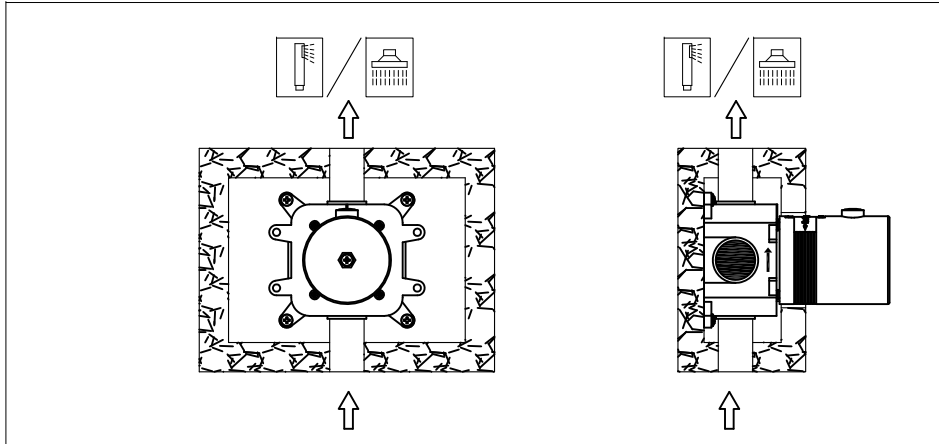

wall mounted valve stainless steel with concealed body

wand inbouw stopkraan rvs

900-2700 / 900-2706

installation

technical diagram

explosion diagram

YTxxx-22xx

www.jee-o.com