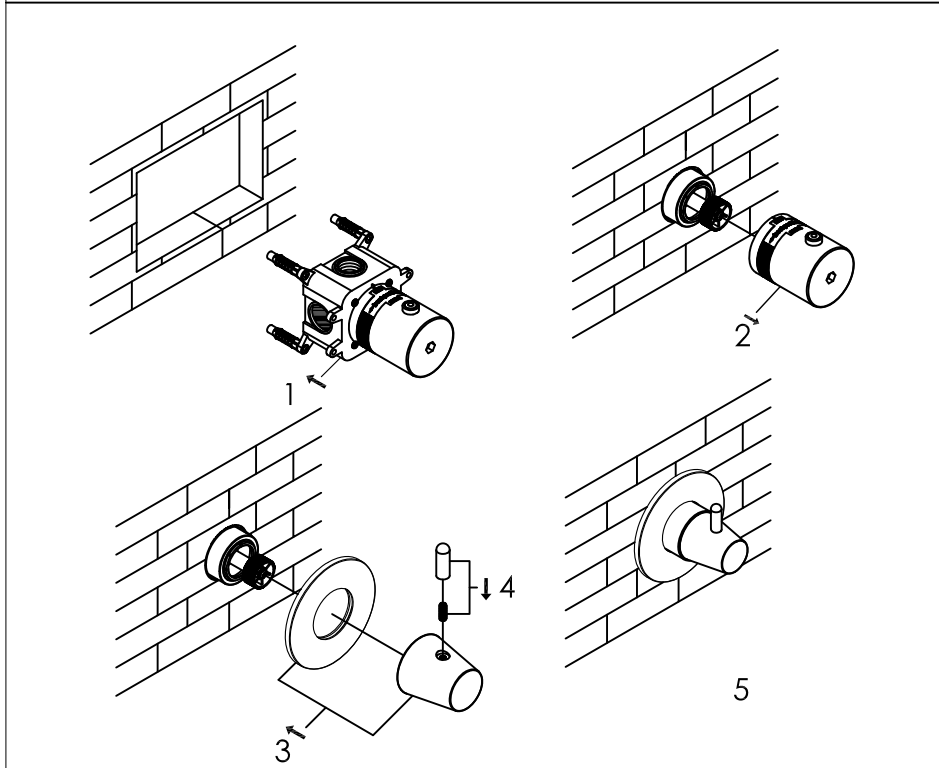

wall mounted valve stainless steel with concealed body

wand inbouw stopkraan rvs

900-2700 / 900-2706

installation

technical diagram

explosion diagram

YTxxx-22xx

www.jee-o.com