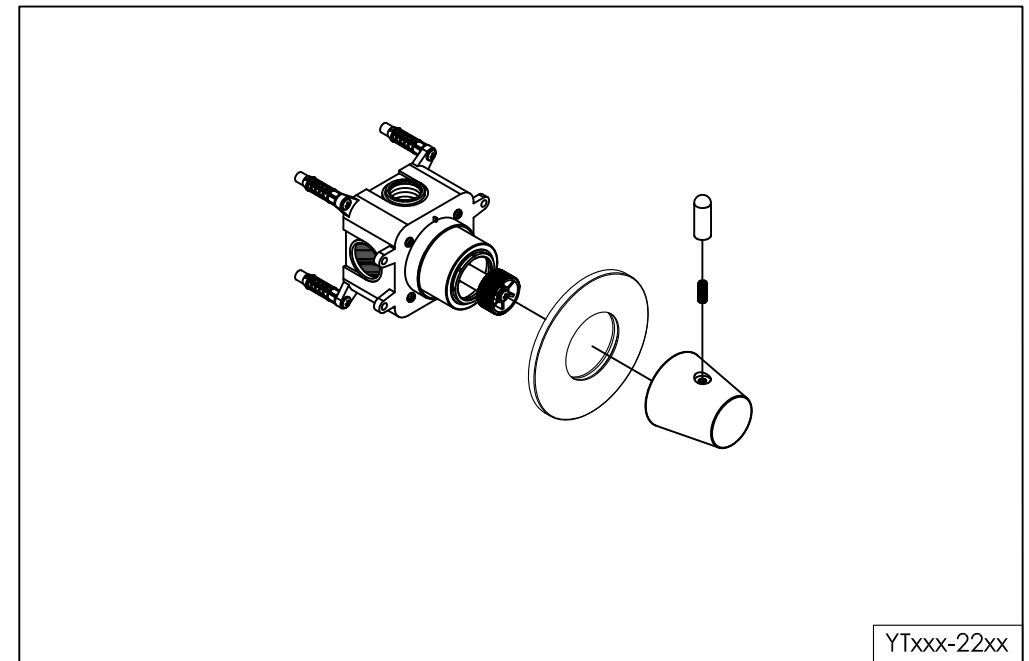

wall mounted valve stainless steel with concealed body

wand inbouw stopkraan rvs

900-2700 / 900-2706

installation

technical diagram

explosion diagram

YTxxx-22xx

www.jee-o.com