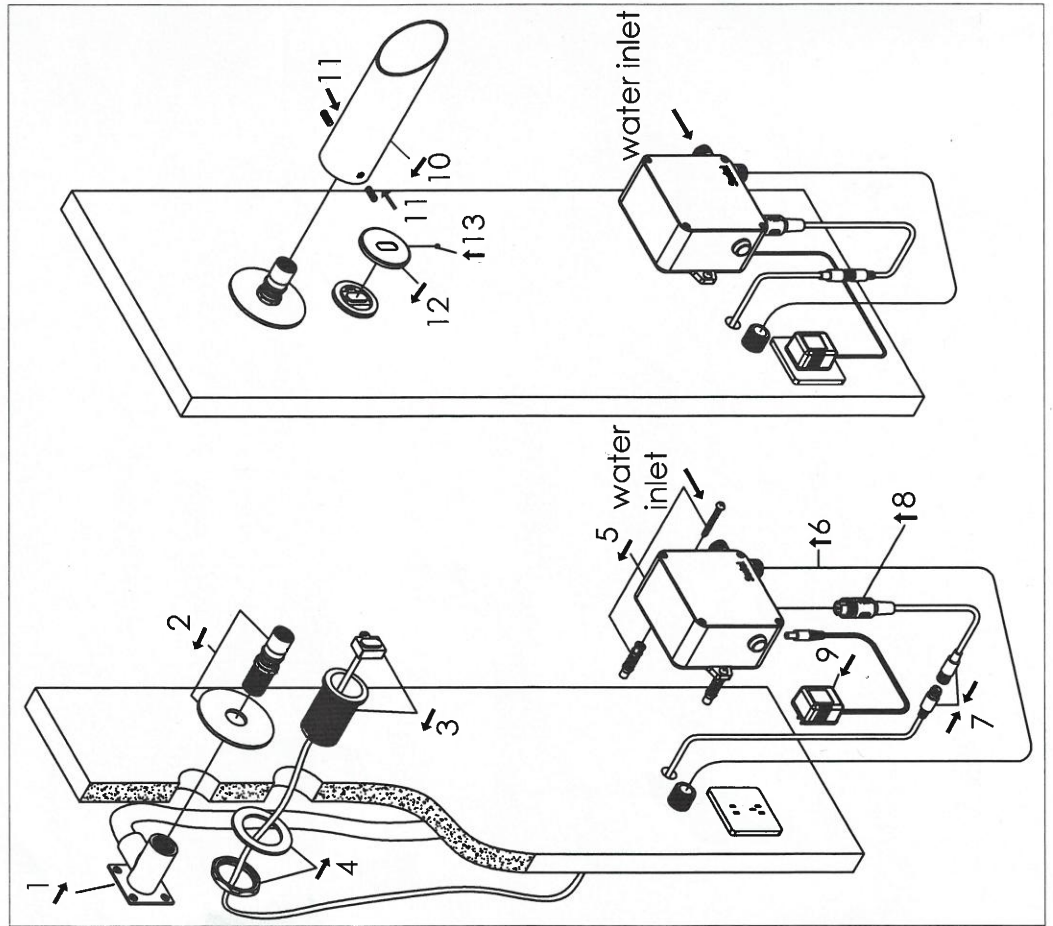

Pure touchless wall basin tap
electronic controlled wall basin mixer with infrared
on/off sensor and concealed control box

Pure wand sensor kraan
elektronische wand wastafel kraan, met infrarood
aan/uit sensor en inbouwbox

300-1530 / 300-1534 / 300-1535

installation

technical diagram

explosion diagram

- Note:
1. Please close the water supply and power supply before installation.
 2. Be sure to install the control box correctly, don't put it upside down.
 3. For easy maintenance, choose a suitable and accessible place to install the control box.