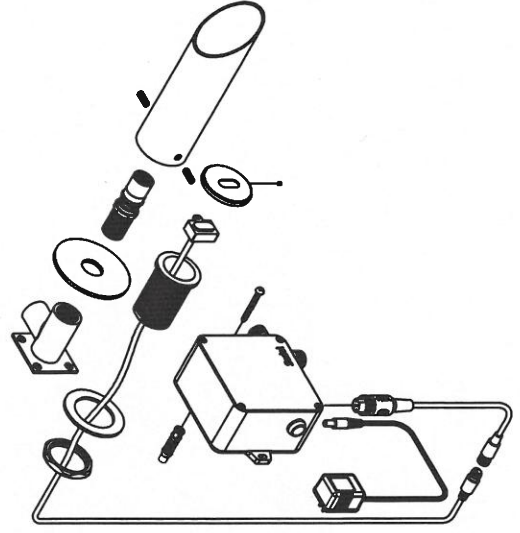

Pure touchless wall basin tap
electronic controlled wall basin mixer with infrared
on/off sensor and concealed control box

Pure wand sensor kraan
elektronische wand wastafel kraan, met infrarood
aan/uit sensor en inbouwbox

300-1530 / 300-1534 / 300-1535

installation

technical diagram

explosion diagram

- Note:
1. Please close the water supply and power supply before installation.
 2. Be sure to install the control box correctly, don't put it upside down.
 3. For easy maintenance, choose a suitable and accessible place to install the control box.