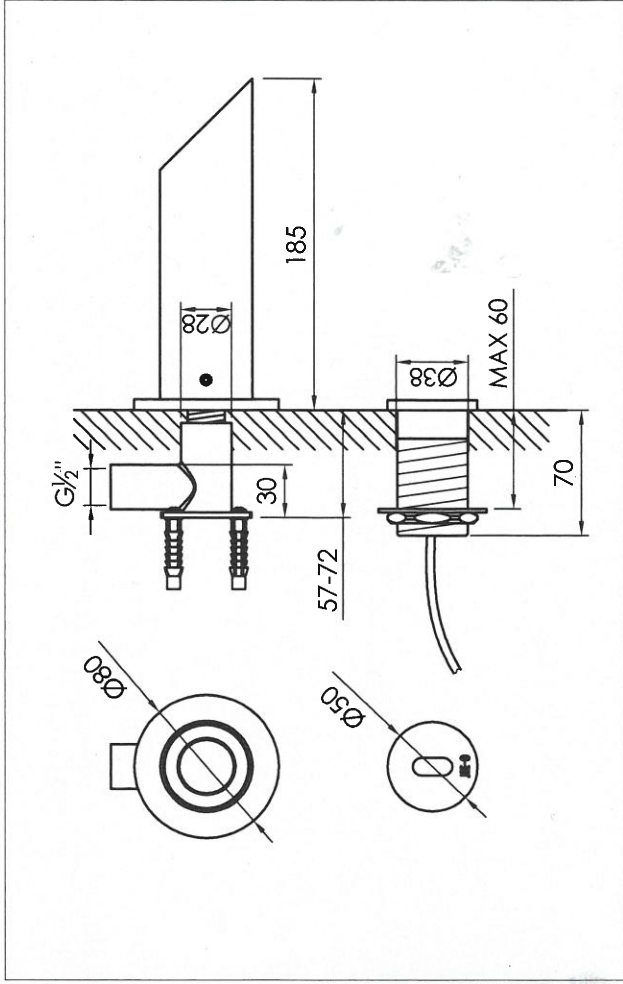

Pure touchless wall basin tap
electronic controlled wall basin mixer with infrared
on/off sensor and concealed control box

Pure wand sensor kraan
elektronische wand wastafel kraan, met infrarood
aan/uit sensor en inbouwbox

300-1530 / 300-1534 / 300-1535

installation

technical diagram

explosion diagram

- Note:
1. Please close the water supply and power supply before installation.
 2. Be sure to install the control box correctly, don't put it upside down.
 3. For easy maintenance, choose a suitable and accessible place to install the control box.