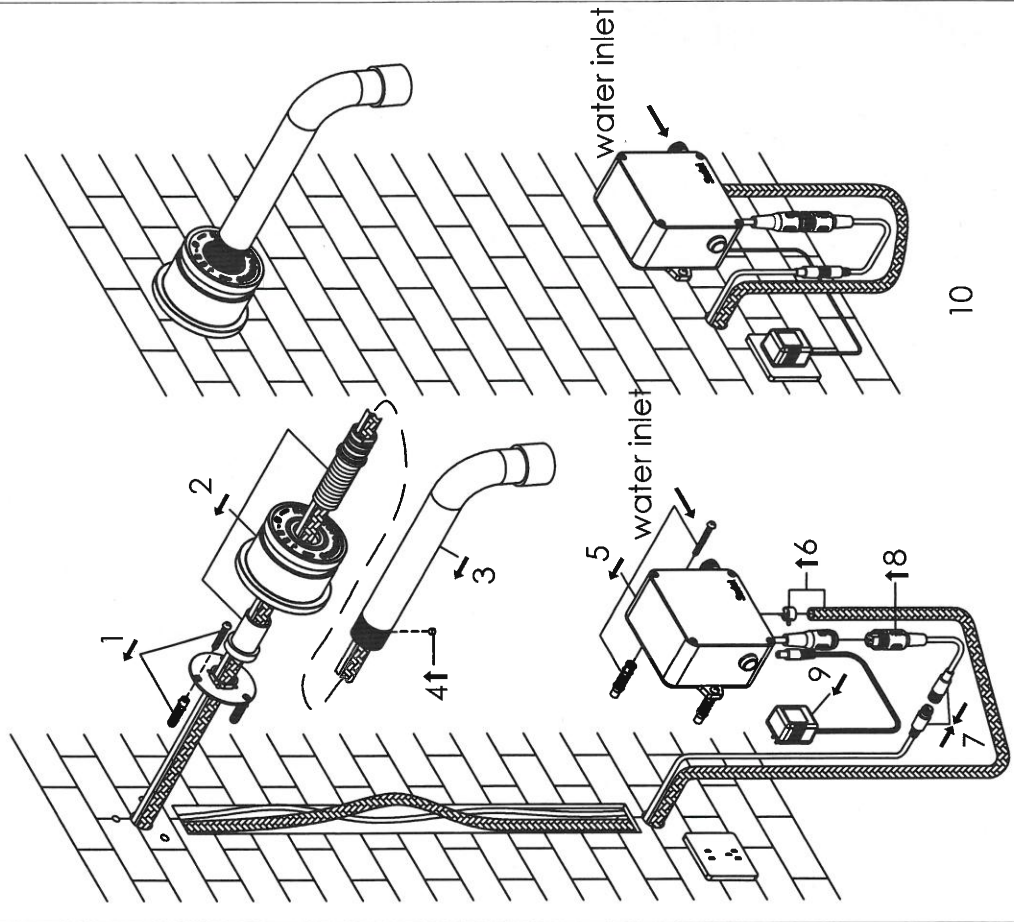

electronic wall mounted basin tap stainless steel,  
with Infrared on/off sensor and concealed controlbox

elektronische wand wastafel kraan rvs,  
met infrarood aan/uit sensor en inbouwbox

700-1530 / 700-1532

installation

10

technical diagram

explosion diagram

- Note:
1. Please close the water supply and power supply before installation.
  2. Be sure to install the control box correctly, don't put it upside down.
  3. For easy maintenance, choose a suitable and accessible place to install the control box.