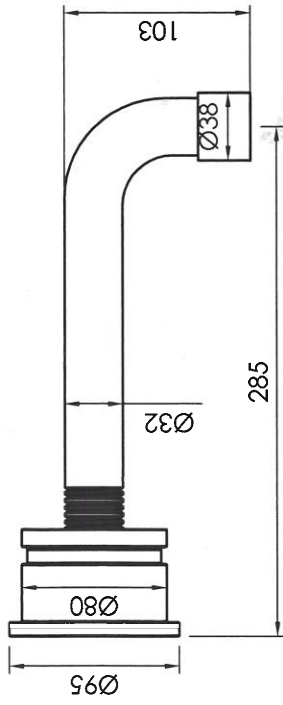

electronic wall mounted basin tap stainless steel,  
with Infrared on/off sensor and concealed controlbox

elektronische wand wastafel kraan rvs,  
met infrarood aan/uit sensor en inbouwbox

700-1530 / 700-1532

installation

10

technical diagram

explosion diagram

- Note:
1. Please close the water supply and power supply before installation.
  2. Be sure to install the control box correctly, don't put it upside down.
  3. For easy maintenance, choose a suitable and accessible place to install the control box.