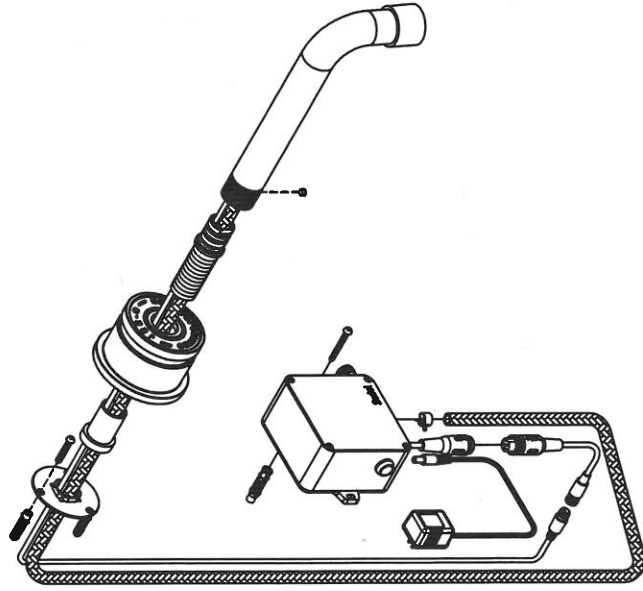

electronic wall mounted basin tap stainless steel,  
with Infrared on/off sensor and concealed controlbox

elektronische wand wastafel kraan rvs,  
met infrarood aan/uit sensor en inbouwbox

700-1530 / 700-1532

installation

10

technical diagram

explosion diagram

- Note:
1. Please close the water supply and power supply before installation.
  2. Be sure to install the control box correctly, don't put it upside down.
  3. For easy maintenance, choose a suitable and accessible place to install the control box.