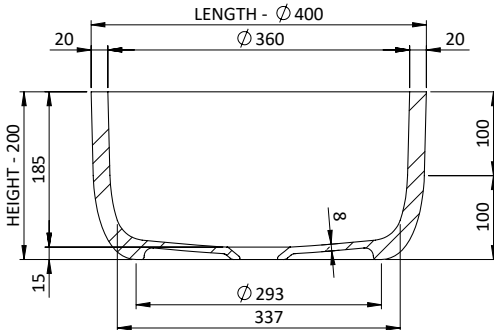

JEE-O flow basin low

Article code:

- SWMBAS125
- White DADOquartz
- SWMBAS125 - black
- Outside - black
- SWMBAS125 - terra pink
- Outside - terra pink
- SWMBAS125 - silver
- Outside - silver
- SWMBAS125 - bronze
- Outside - bronze
- SWMBAS125 - gold
- Outside - gold
- SWMBAS125 - dark steel
- Outside - dark steel

Material:
Coating:
Waste diameter:

DADOquartz - Scratch & abrasion resistant
Spray painted matt
40mm

Dimensions: L 40 x W 40 x H 20 cm
Basin rim: 2 cm
Net weight: 11 kg

Note: cast products are subject to size variation of +/- 5 %

Dimension package: L 58 x W 54 x H 24 cm
Package weight: 3 kg

UV stability: 6 / BSEN438

25 year warranty - The general conditions can be found on our website: www.jee-o.com/downloads

HS code: 68109900
European Standard: NEN-EN 14688-2015