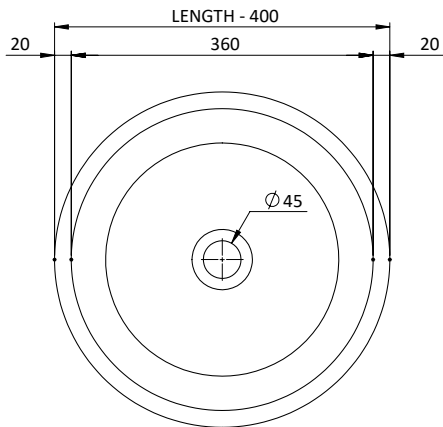

JEE-O flow basin low

Article code:

- SWMBAS125
- White DADOquartz
- SWMBAS125 - black
- Outside - black
- SWMBAS125 - terra pink
- Outside - terra pink
- SWMBAS125 - silver
- Outside - silver
- SWMBAS125 - bronze
- Outside - bronze
- SWMBAS125 - gold
- Outside - gold
- SWMBAS125 - dark steel
- Outside - dark steel

Material:
Coating:
Waste diameter:

DADOquartz - Scratch & abrasion resistant
Spray painted matt
40mm

Dimensions: L 40 x W 40 x H 20 cm
Basin rim: 2 cm
Net weight: 11 kg

Note: cast products are subject to size variation of +/- 5 %

Dimension package: L 58 x W 54 x H 24 cm
Package weight: 3 kg

UV stability: 6 / BSEN438

25 year warranty - The general conditions can be found on our website: www.jee-o.com/downloads

HS code: 68109900
European Standard: NEN-EN 14688-2015