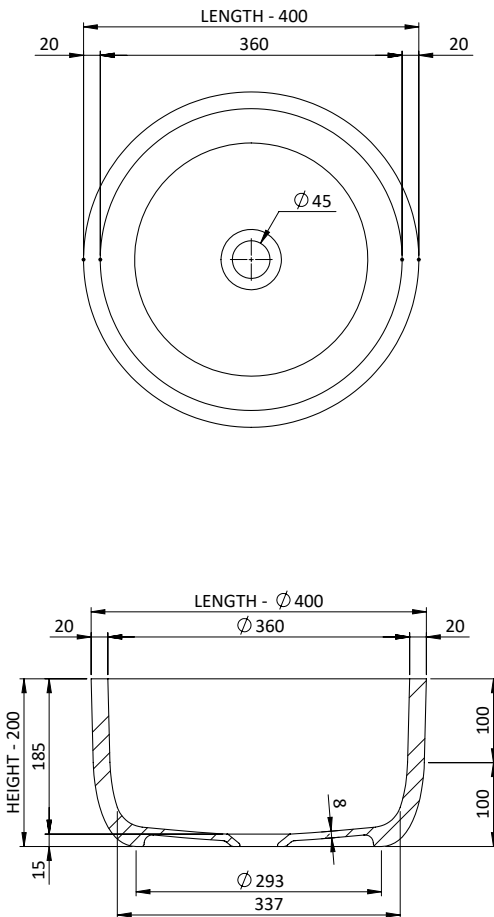

JEE-O flow basin low

Article code:

SWMBAS125

White DADOquartz

Material:

DADOquartz - Scratch & abrasion resistant

Waste diameter:

40mm

Dimensions:

L 40 x W 40 x H 20 cm

Basin rim:

2 cm

Net weight:

11 kg

Note: cast products are subject to size variation of +/- 5 %

Dimension package:

L 58 x W 54 x H 24 cm

Package weight:

3 kg

UV stability:

6 / BSEN438

25 year warranty - The general conditions can be found on our website: www.jee-o.com/downloads

HS code:

68109900