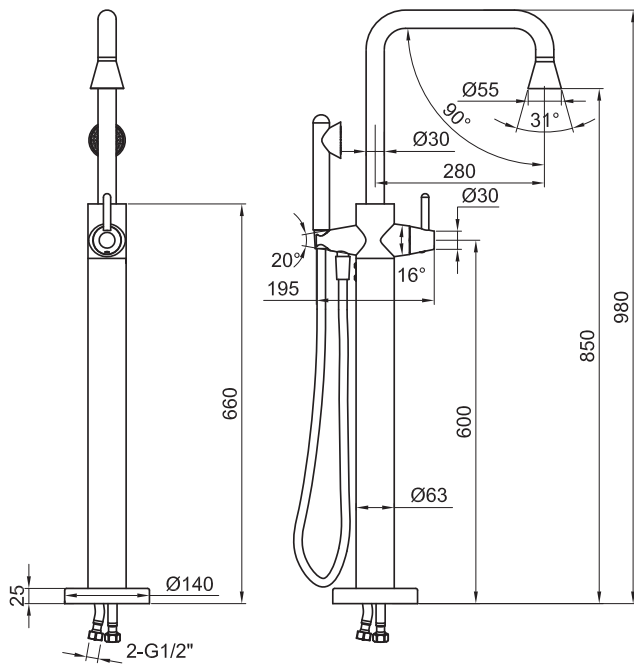

JEE-O cone bath mixer

Article code:

900-3110

● Brushed

900-3116

● Gun metal

Material:

Stainless Steel r304

Cleaning instructions:

download JEE-O shower and taps manual on our website: www.jee-o.com

Cartridges:

Kerox ceramic mixing mechanism (progressive) item code 005-0203

Flow at water of 38°C:

11l p/m at 3Bar pressure

Pressure:

Recommended working pressure 3Bar

Flexhose:

150 cm length

Connection:

2 x G 1/2" (Ø15mm / 0.6") nylon^(out)/epdm⁽ⁱⁿ⁾ flexhose with brass swivel British Standard Pipe (BSP)

Thread:

Dimension package:

L 54 x W 45 x H 18 cm

Total weight:

8.9 kg

Package weight:

2.0 kg

Placing on a water-tight floor

2 year warranty - The general conditions can be found on our website: www.jee-o.com/downloads

HS code: