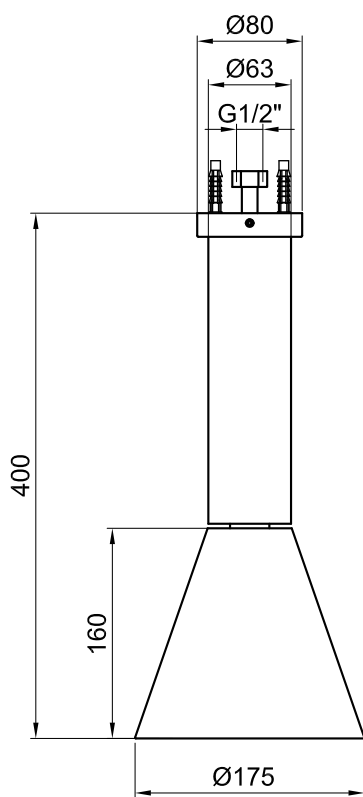

JEE-O cone ceiling shower

Article code:

900-6800

● Brushed

900-6806

● Gun metal

Material:

Stainless Steel r316

Cleaning instructions:

download JEE-O shower and taps manual on our website: www.jee-o.com

Flow at water of 38°C:

12l p/m at 3Bar pressure

Pressure:

Recommended working pressure 3Bar

Connection:

G ½" (ø15mm / 0.6")

Thread:

British Standard Pipe (BSP)

Dimension package:

L 50 x W 28 x H 22 cm

Total weight:

3.8 kg

Package weight:

1.2 kg