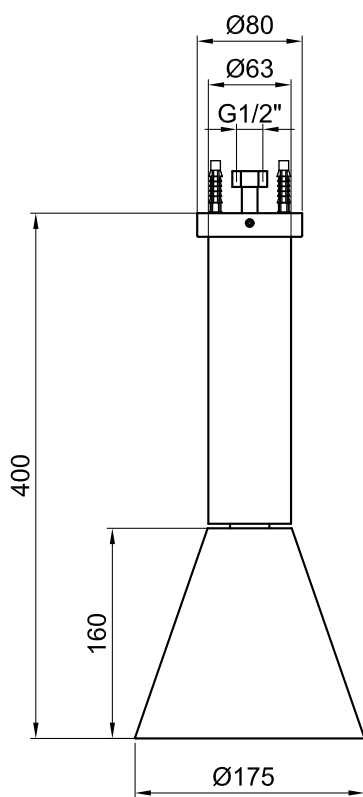

# JEE-O cone ceiling shower

Article code:

900-6800

● Brushed

900-6806

● PVD coated gun metal

Material:

Stainless Steel r316

Cleaning instructions:

download JEE-O shower and taps manual on our website: [www.jee-o.com](http://www.jee-o.com)

Flow at water of 38°C:

12l p/m at 3Bar pressure

Pressure:

Recommended working pressure 3Bar

Connection:

G ½" (Ø15mm / 0.6")

Thread:

British Standard Pipe (BSP)

Dimension package:

L 50 x W 28 x H 22 cm

Total weight:

3.8 kg