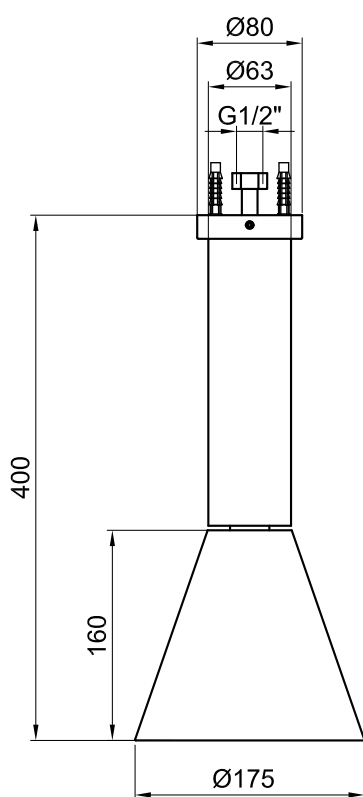

JEE-O cone ceiling shower

Article code:

900-6800

● Brushed

900-6806

● PVD coated gun metal

Material:

Stainless Steel r316

Cleaning instructions:

download JEE-O shower and taps manual on our website: www.jee-o.com

Flow at water of 38°C :

12l p/m at 3Bar pressure

Pressure:

Recommended working pressure 3Bar

Connection:

G $1/2''$ ($\text{Ø}15\text{mm}$ / 0.6")

Thread:

British Standard Pipe (BSP)

Dimension package:

L 50 x W 28 x H 22 cm

Total weight:

3.8 kg

Package weight:

1.2 kg