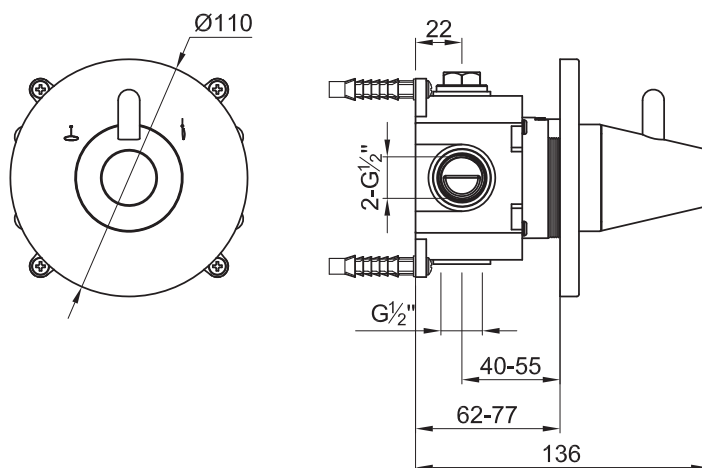

JEE-O cone diverter

Article code:	900-2600 ● Brushed 900-2606 ● Gun metal	Connection:	2 x G 1/2" (Ø15mm / 0.6")
Material:	Stainless Steel r304	Thread:	British Standard Pipe (BSP)
Cleaning instructions:	download JEE-O shower and taps manual on our website: www.jee-o.com	Dimension package:	L 25 x W 18 x H 16 cm
Cartridges:	Fluhs ceramic diverter mechanism item code 005-0601	Total weight:	1.6 kg
Flow at water of 38°C:	11l p/m at 3Bar pressure	Package weight:	0.3 kg
Pressure:	Recommended working pressure 3Bar	2 year warranty - The general conditions can be found on our website: www.jee-o.com/downloads	
		HS code:	84248970