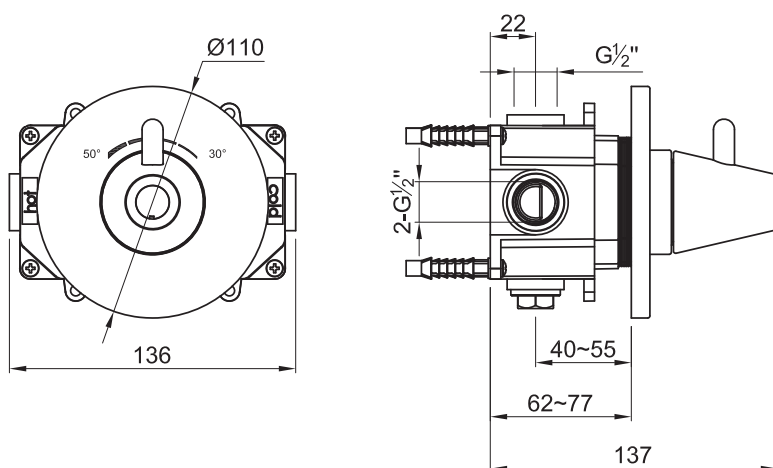

# JEE-O cone thermostat

Article code:	900-2500 ● Brushed 900-2506 ● Gun metal	Connection:	2 x G 1/2" (Ø15mm / 0.6")
Material:	Stainless Steel r304	Thread:	British Standard Pipe (BSP)
Cleaning instructions:	download JEE-O shower and taps manual on our website: <a href="http://www.jee-o.com">www.jee-o.com</a>	Dimension package:	L 28 x W 18 x H 16 cm
Cartridges:	Vernet mixing mechanism (thermostatic) item code 005-0501	Total weight:	1.9 kg
Flow at water of 38°C:	12l p/m at 3Bar pressure	Package weight:	0.4 kg
Pressure:	Recommended working pressure 3Bar	2 year warranty - The general conditions can be found on our website: <a href="http://www.jee-o.com/downloads">www.jee-o.com/downloads</a>	
		HS code:	84248970