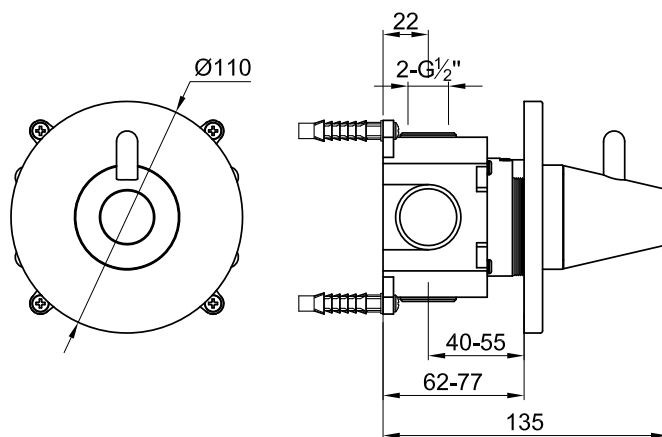

# JEE-O cone valve

Article code:	900-2700 ● Brushed	Connection:	2 x G 1/2" (ø15mm / 0.6")
	900-2706 ● PVD coated gun metal	Thread:	British Standard Pipe (BSP)
Material:	Stainless Steel r304	Dimension package:	L 25 x W 18 x H 16 cm
Cleaning instructions:	download JEE-O shower and taps manual on our website: <a href="http://www.jee-o.com">www.jee-o.com</a>	Total weight:	1.3 kg
Cartridges:	Fluhs ceramic valve item code 005-0602	Package weight:	0.3 kg
Flow at water of 38°C:	Available soon	7 year warranty – The general conditions can be found on our website: <a href="http://www.jee-o.com/downloads">www.jee-o.com/downloads</a>	
Pressure:	Recommended working pressure 3Bar	HS code:	84248970