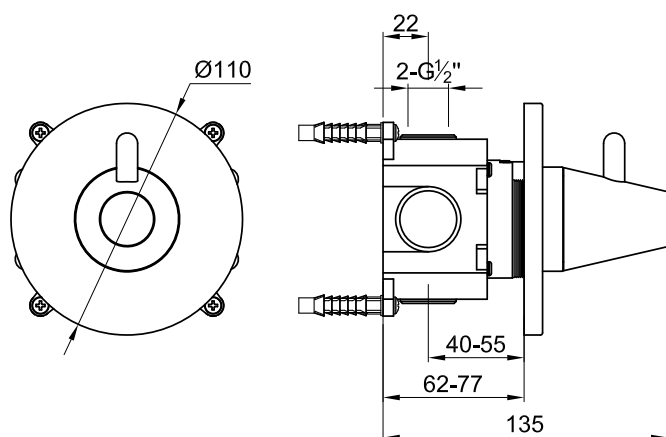

JEE-O cone valve

Article code:

900-2700

● Brushed

900-2706

● Gun metal

Material:

Stainless Steel r304

Cleaning instructions:

download JEE-O shower and taps manual on our website: www.jee-o.com

Cartridges:

Fluhs ceramic valve item code 005-0602

Flow at water of 38°C:

Available soon

Pressure:

Recommended working pressure 3Bar

Connection:

Thread:

2 x G $\frac{1}{2}"$ ($\text{Ø}15\text{mm}$ / 0.6")
British Standard Pipe (BSP)

Dimension package:

Total weight:

Package weight:

L 25 x W 18 x H 16 cm

1.3 kg