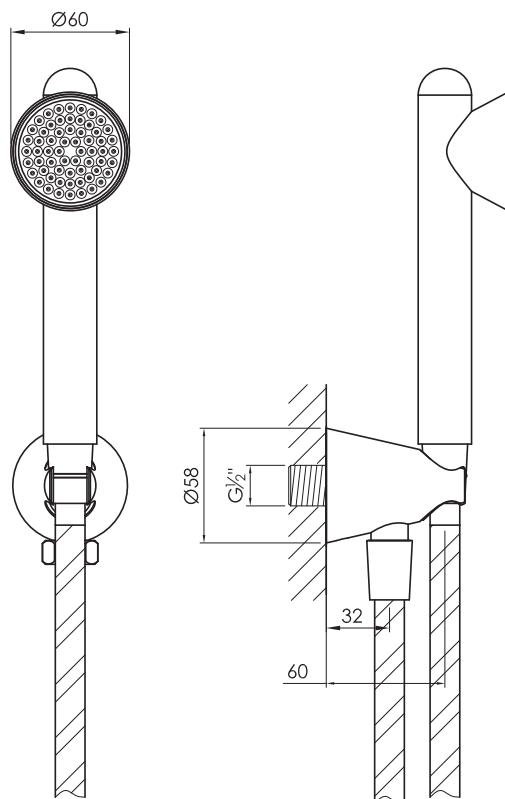

JEE-O cone wall hand shower

Article code:

900-6910

● Brushed

900-6916

● PVD coated gun metal

Material:

Stainless Steel r304

Cleaning instructions:

download JEE-O shower and taps manual on our website: www.jee-o.com

Pressure:

Recommended working pressure 3Bar

Flexhose:

150 cm length

Connection:

G 1/2" (Ø15mm / 0.6")
nylon^(out)/epdm⁽ⁱⁿ⁾ flexhose
with brass swivel
British Standard Pipe (BSP)

Thread:

Dimension package:

L 37 x W 28 x H 10 CM

Total weight:

1.6 kg

Package weight:

0.3 kg

7 year warranty – The general conditions can be found on our website: www.jee-o.com/downloads