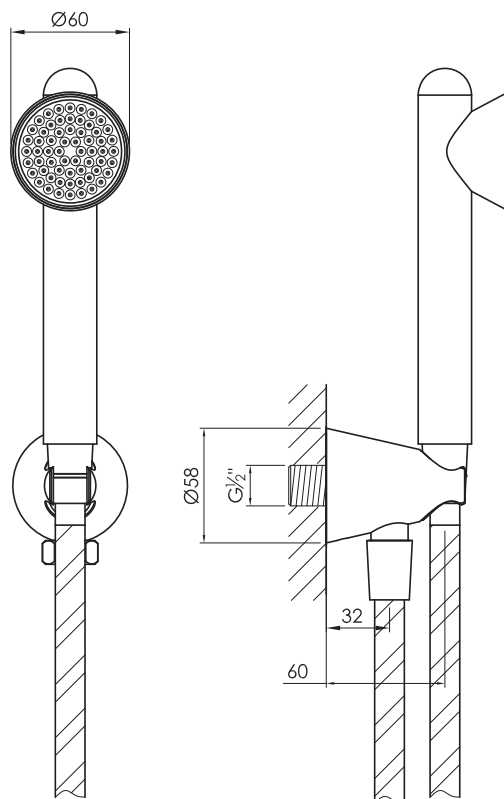

# JEE-O cone wall hand shower

Article code:

900-6910

● Brushed

900-6916

● Gun metal

Material:

Stainless Steel r304

Cleaning instructions:

download JEE-O shower and taps manual on our website: [www.jee-o.com](http://www.jee-o.com)

Pressure:

Recommended working pressure 3Bar

Flexhose:

150 cm length

Connection:

G 1/2" (Ø15mm / 0.6")  
nylon<sup>(out)</sup>/epdm<sup>(in)</sup> flexhose  
with brass swivel  
British Standard Pipe (BSP)

Thread:

Dimension package:

L 37 x W 28 x H 10 CM

Total weight:

1.6 kg

Package weight:

0.3 kg

2 year warranty - The general conditions can be found on our website: [www.jee-o.com/downloads](http://www.jee-o.com/downloads)