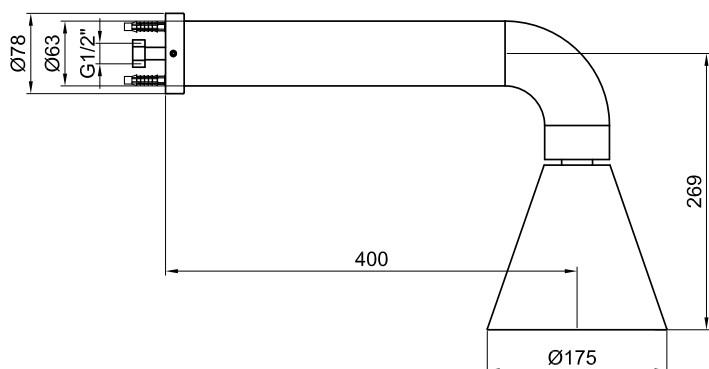

JEE-O cone wall shower

Article code:

900-6900

Brushed

900-6906

Gun metal

Material:

Stainless Steel r304

Cleaning instructions:

download JEE-O shower and taps manual on our website: www.jee-o.com

Flow at water of 38°C:

Available soon

Pressure:

Recommended working pressure 3Bar

Connection:

G ½" (ø15mm / 0.6")

Thread:

British Standard Pipe (BSP)

Dimension package:

L 59 x W 41 x H 22 cm

Total weight:

4.9 kg

Package weight:

1.7 kg