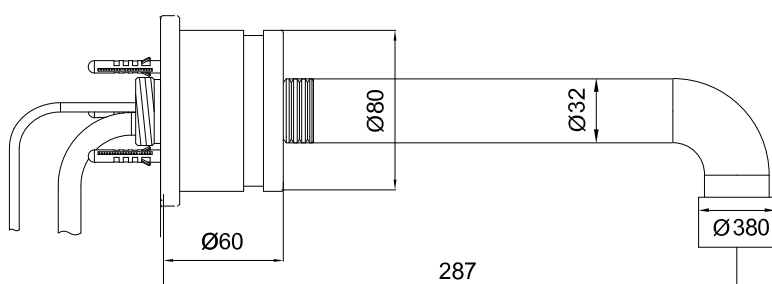

# JEE-O soho touchless wall basin tap

Article code:

700-1530

● Brushed

700-1532

● Hammercoated black

Material:

Stainless Steel r304

Cleaning instructions:

download JEE-O shower and taps manual on our website: [www.jee-o.com](http://www.jee-o.com)

Cartridge:

sedal ired+ electronic infrared operated valve

Flow at water of 38°C:

10L p/m at 3Bar pressure

Pressure:

Recommended working pressure 3Bar

Sensor (de)activation time: <1s

Connection:

G ½-14

Thread:

British Standard Pipe (BSP)

Power supply:

L 39 x W 31 x H 11 cm

Total weight:

2.8 kg

Package weight:

0.350 kg

Protection against intrusion: valve IP65 and sensor IP67

7 year warranty steel parts and 1 year on electronics

The general terms and conditions can be found on our website: [www.jee-o.com/downloads](http://www.jee-o.com/downloads)