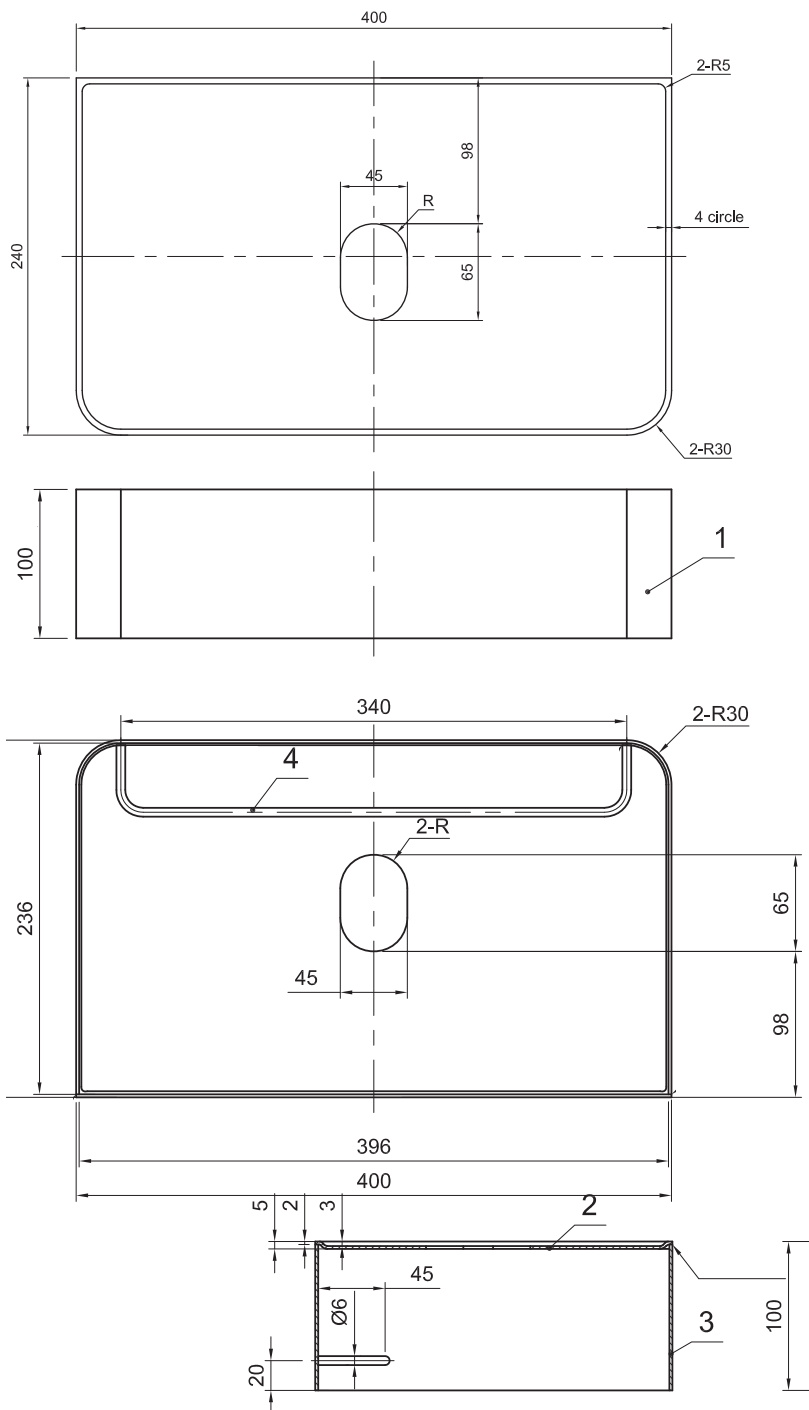

JEE-O base for basin middle

Article code:

002-1207

● White

002-1203

● Black

Material:

Stainless Steel r304

Cleaning instructions:

download JEE-O shower and taps manual on our website: www.jee-o.com

Dimension package:

L 32 x W 47 x H 16 cm

Total weight:

3.8 kg

Package weight:

0.75 kg