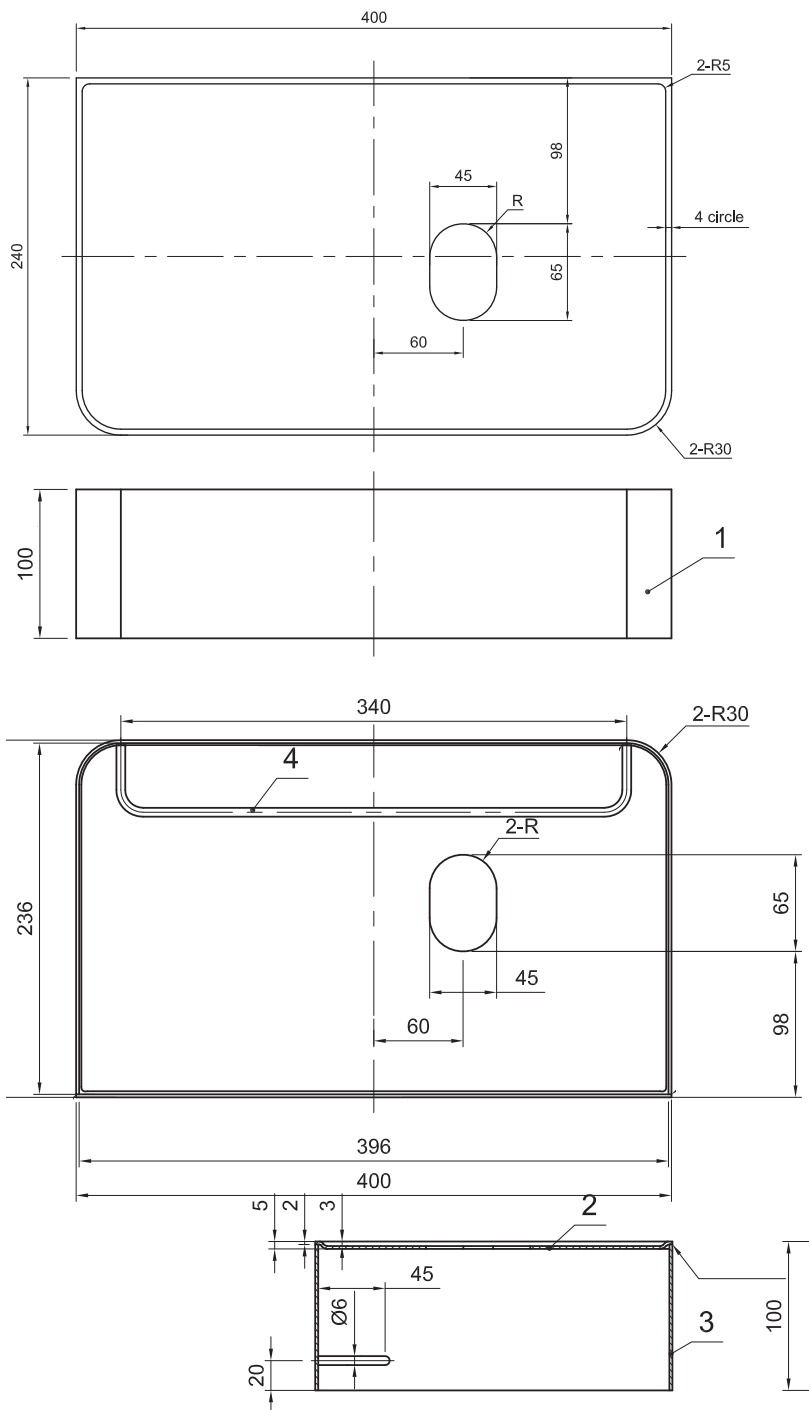

JEE-O base for basin right

Article code:

002-1307

● White

002-1303

● Black

Material:

Stainless Steel r304

Cleaning instructions:

download JEE-O shower and taps manual on our website: www.jee-o.com

Dimension package:

L 32 x W 47 x H 16 cm

Total weight:

3.8 kg

Package weight:

0.75 kg