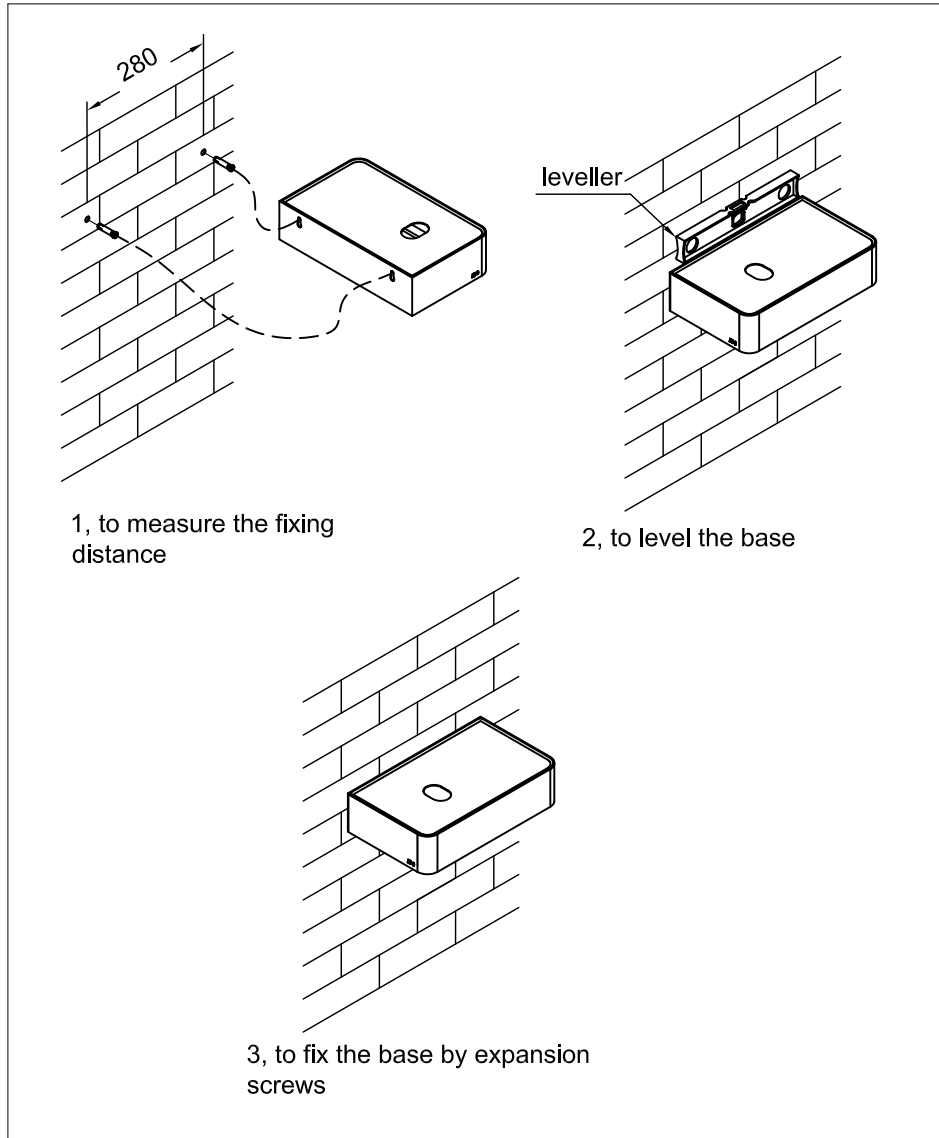

base for basin, opening left, stainless steel

base voor waskom klein, opening links, rvs

002-1103 / 002-1107

installation

technical diagram

explosion diagram