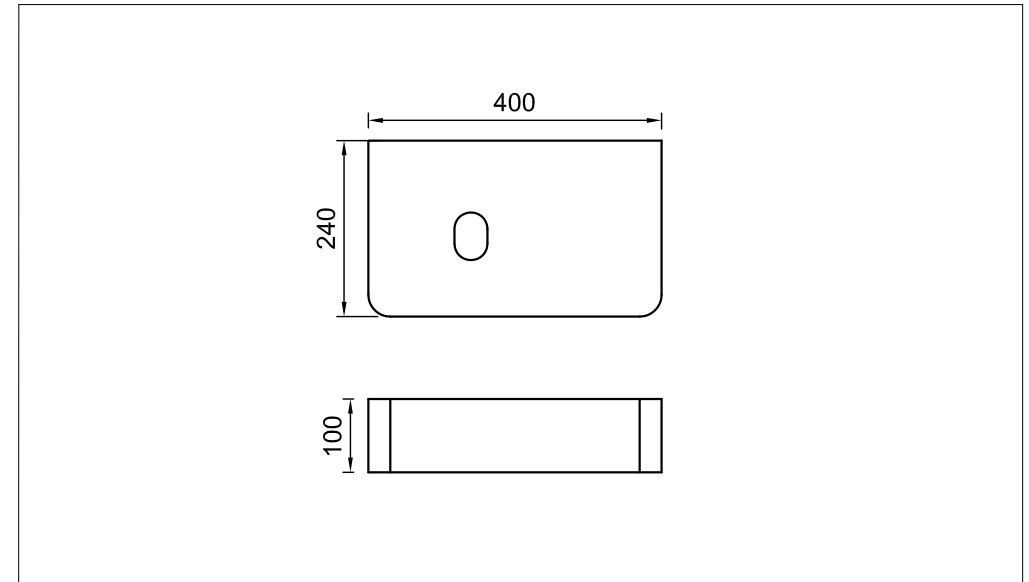

base for basin, opening left, stainless steel

base voor waskom klein, opening links, rvs

002-1103 / 002-1107

installation

technical diagram

explosion diagram