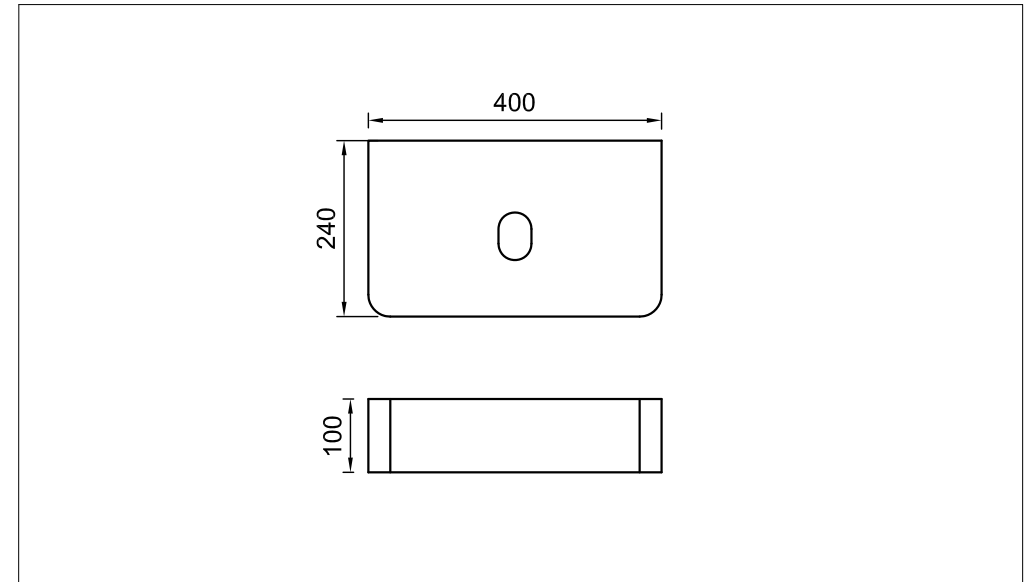

base for basin, opening middle, stainless steel

base voor waskom klein, opening midden, rvs

002-1203 / 002-1207

installation

technical diagram

explosion diagram