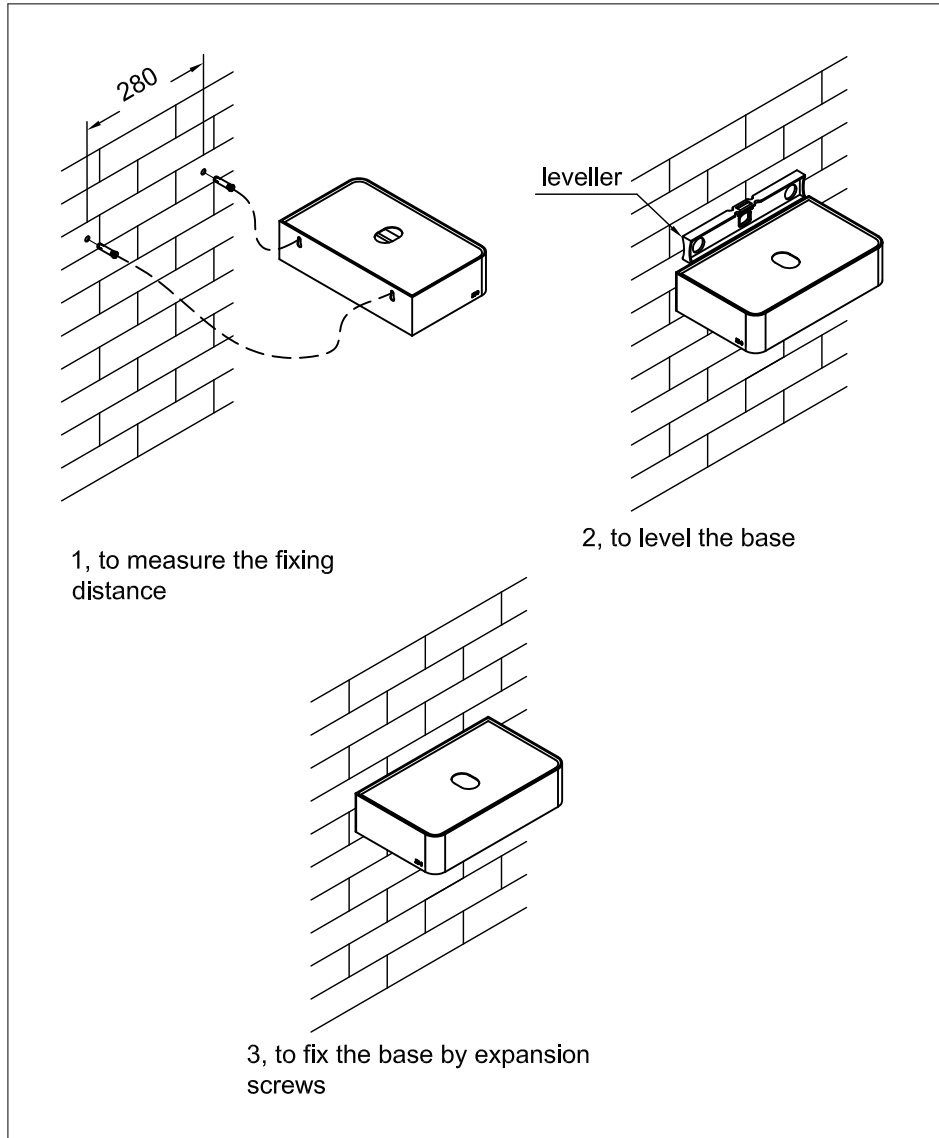

base for basin, opening middle, stainless steel

base voor waskom klein, opening midden, rvs

002-1203 / 002-1207

installation

technical diagram

explosion diagram