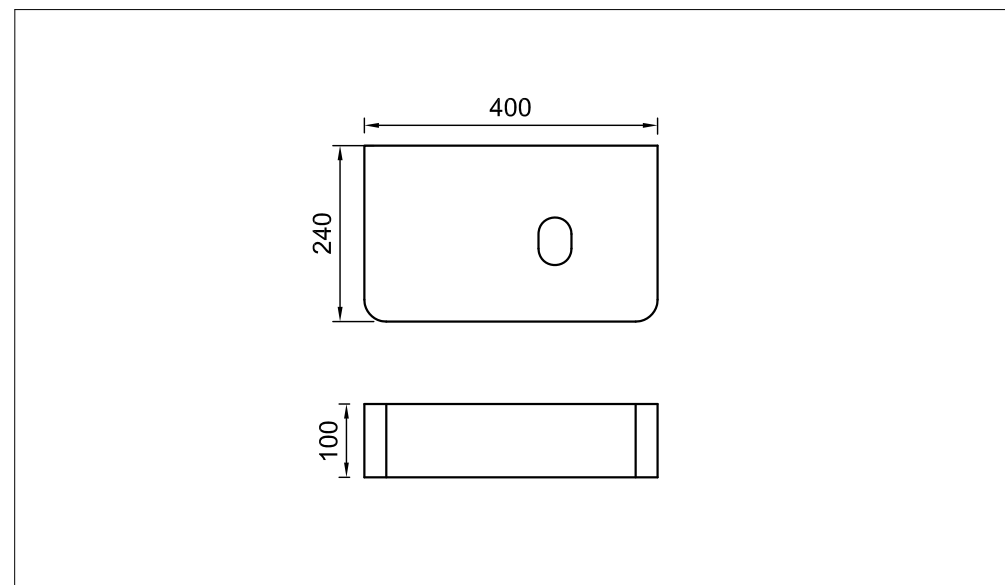

base for basin, opening right, stainless steel

base voor waskom klein, opening rechts, rvs

002-1303 / 002-1307

installation

technical diagram

explosion diagram