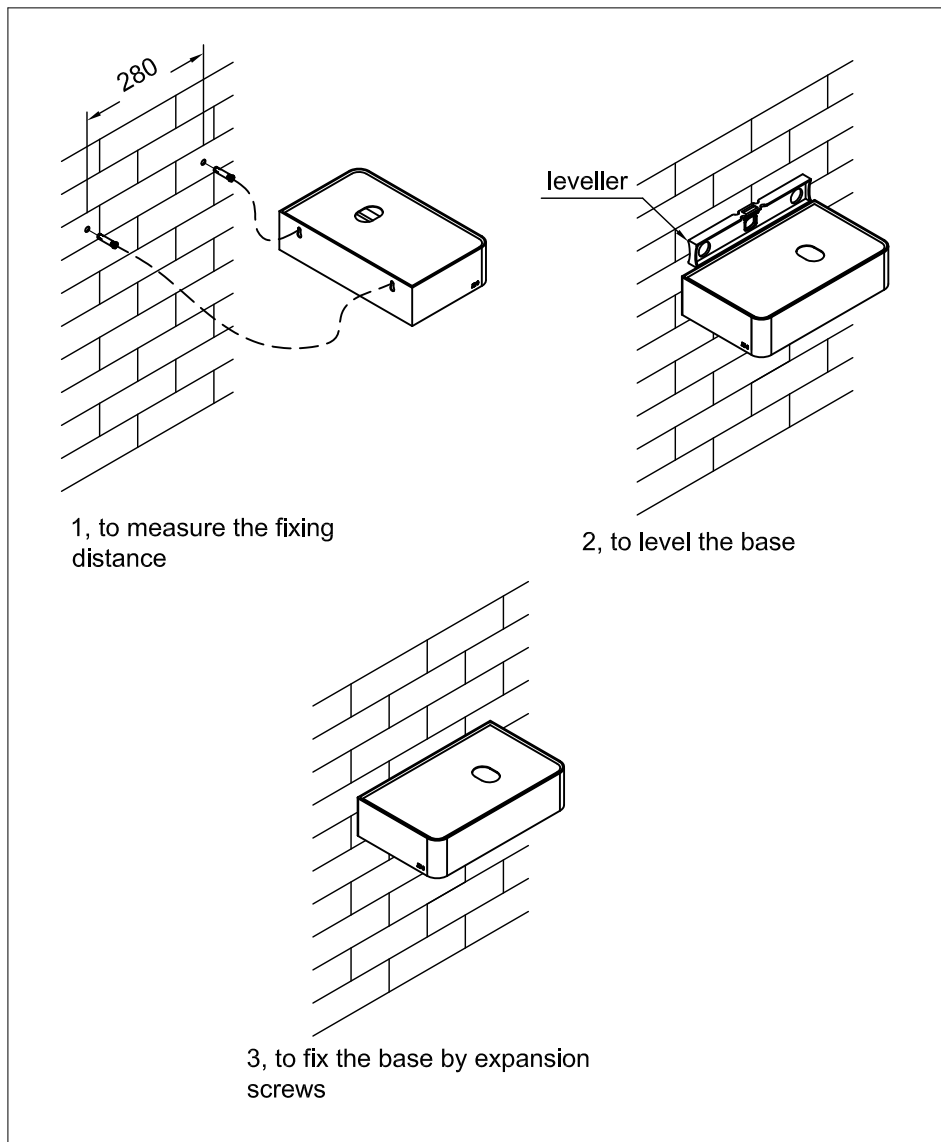

base for basin, opening right, stainless steel

base voor waskom klein, opening rechts, rvs

002-1303 / 002-1307

installation

technical diagram

explosion diagram