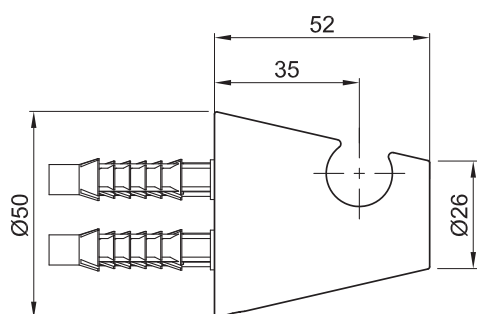

JEE-O cone robe hook

Article code:

901-0100

● Brushed

901-0106

● Gun metal

Material:

Stainless Steel r304

Cleaning instructions:

download JEE-O shower and taps manual on our website: www.jee-o.com

Dimension package:

L 7 x W 7 x H 6 cm

Total weight:

0.35 kg

Package weight:

0.05 kg