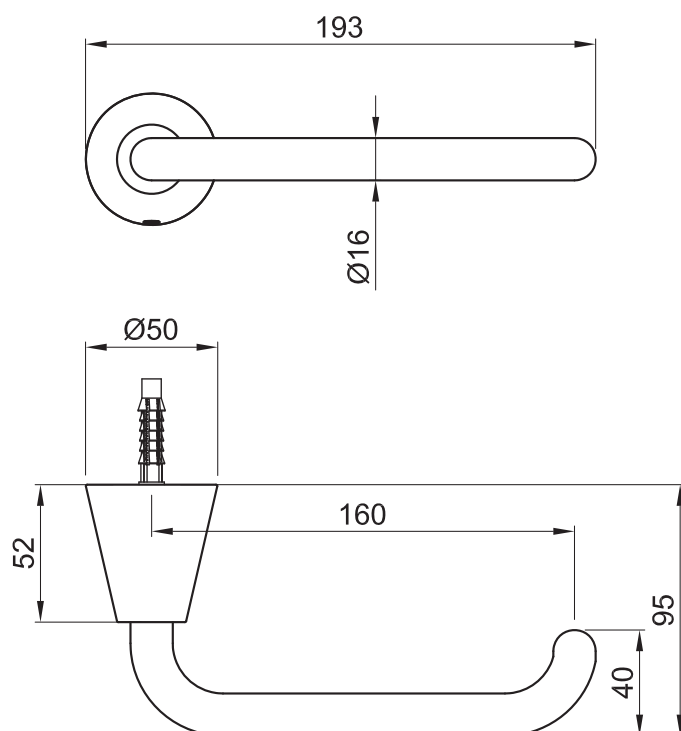

# JEE-O cone toilet roll holder

Article code:

901-0010

● Brushed

901-0016

● Gun metal

Material:

Stainless Steel r304

Cleaning instructions:

download JEE-O shower and taps manual on our website: [www.jee-o.com](http://www.jee-o.com)

Dimension package:

L 21 x W 10 x H 6 cm

Total weight:

0,55 kg

Package weight:

0.8 kg