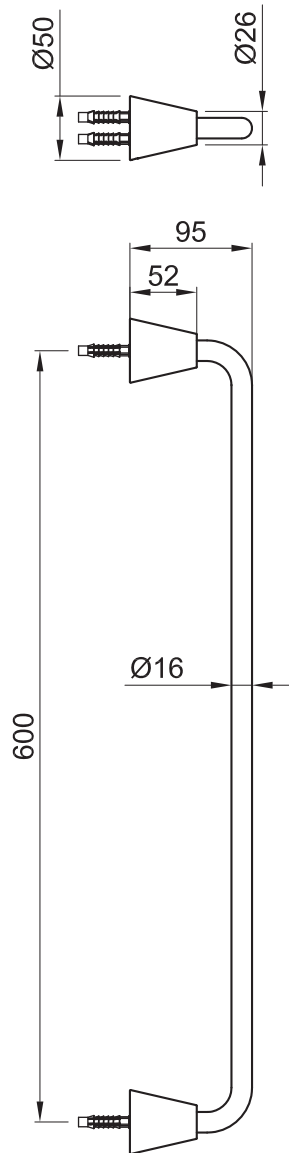

JEE-O cone towel holder 60

Article code:

901-0060

● Brushed

901-0066

● Gun metal

Material:

Stainless Steel r304

Cleaning instructions:

download JEE-O shower and taps manual on our website: www.jee-o.com

Dimension package:

L 66 x W 10 x H 5.5 cm

Total weight:

1.2 kg

Package weight:

0.15 kg