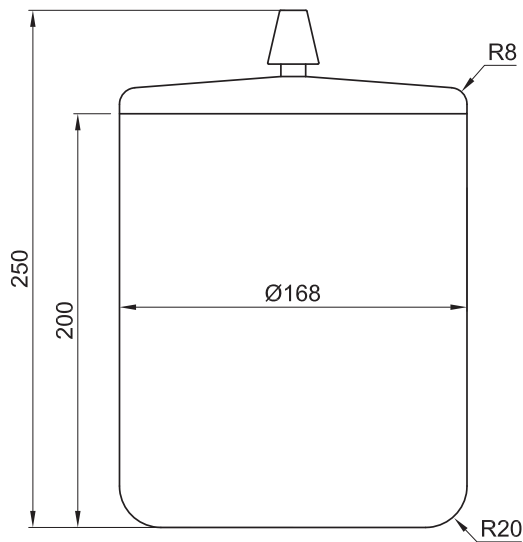

JEE-O cone waste bin

Article code:

901-0150

● Brushed

901-0156

● Gun metal

Material:

Stainless Steel r304

Cleaning instructions:

download JEE-O shower and taps manual on our website: www.jee-o.com

Dimension package:

L 20 x W 20 x H 26 cm

Total weight:

0.35 kg

Package weight:

0.05 kg