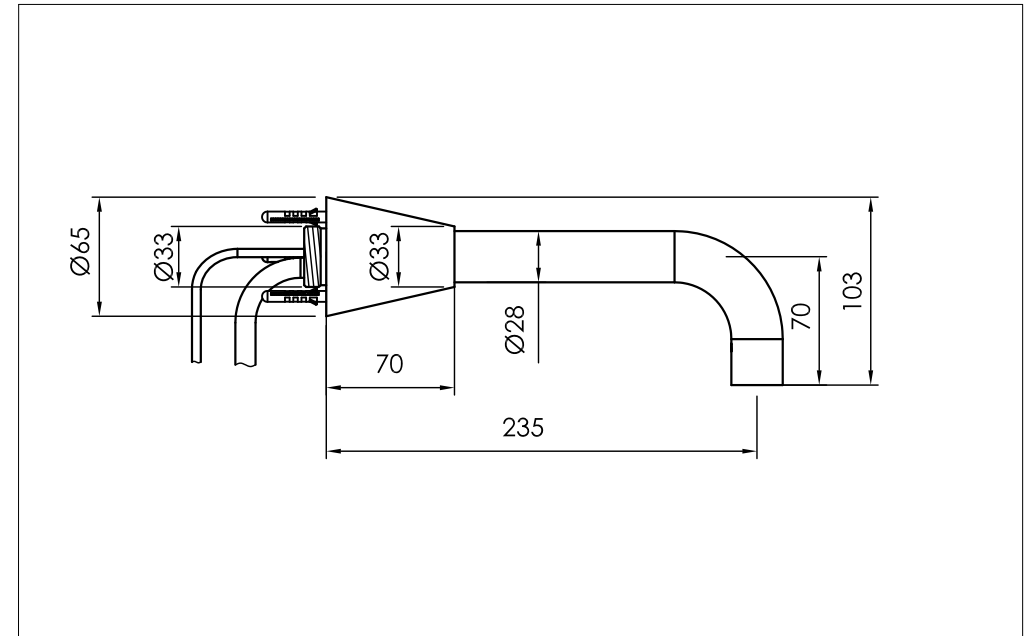

Cone electronic wall mounted basin tap stainless steel, with Infrared on/off sensor and concealed controlbox

Cone elektronische wand wastafel kraan rvs, met infrarood aan/uit sensor en inbouwbox

900-1530 / 900-1536

installation

technical diagram

explosion diagram

020-xxx-23xx

www.jee-o.com