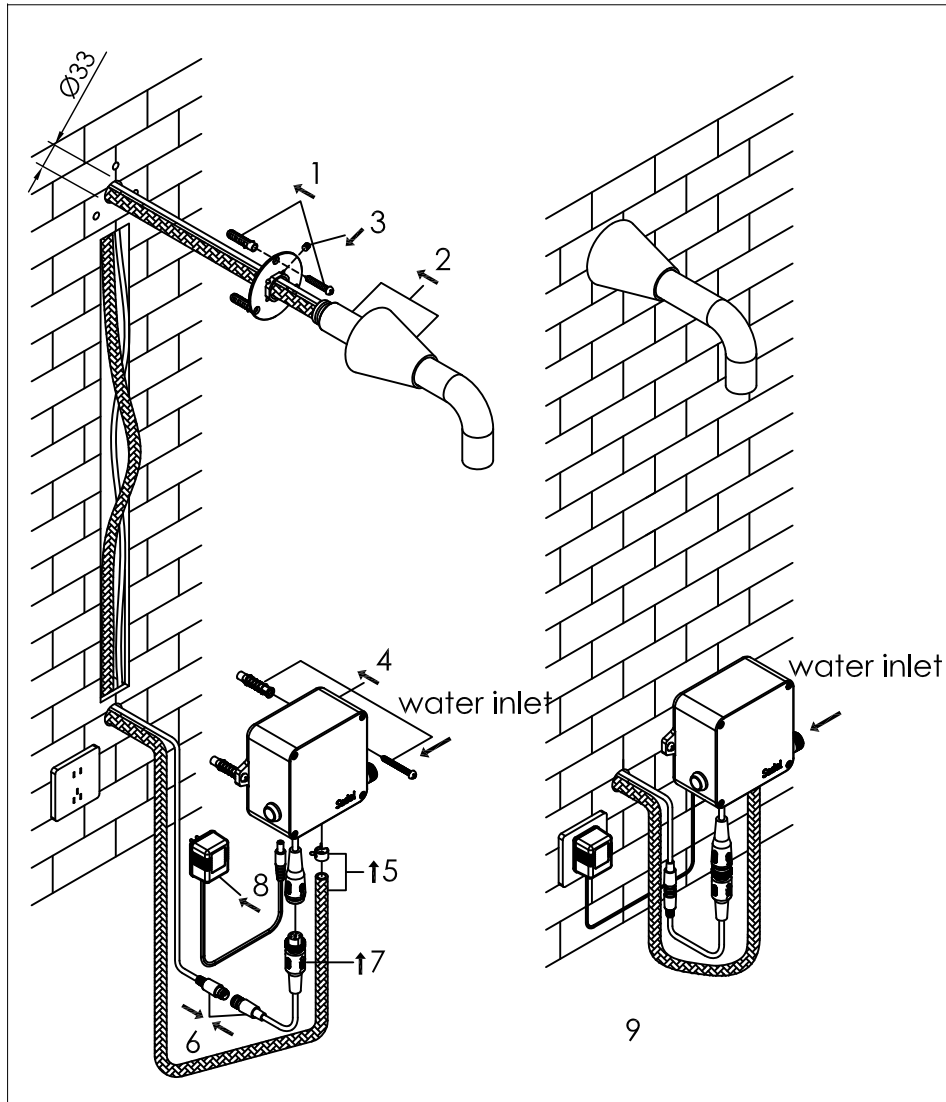

Cone electronic wall mounted basin tap stainless steel, with Infrared on/off sensor and concealed controlbox

Cone elektronische wand wastafel kraan rvs, met infrarood aan/uit sensor en inbouwbox

900-1530 / 900-1536

installation

technical diagram

explosion diagram

020-xxx-23xx

www.jee-o.com