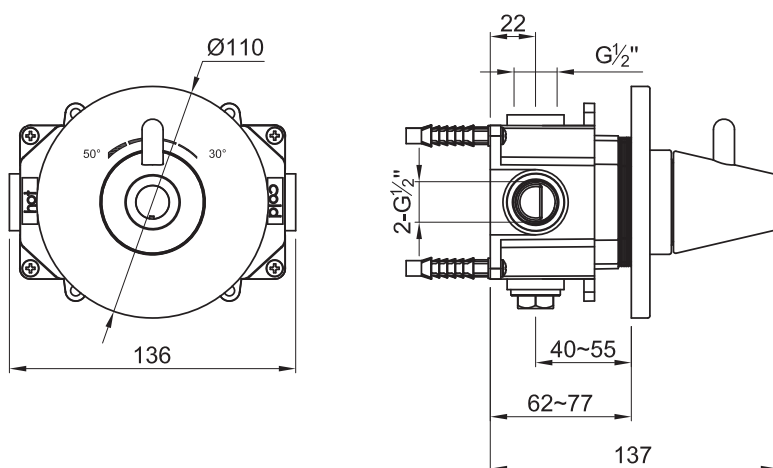

Cleaning instructions:

download JEE-O shower and taps manual on our website: www.jee-o.com

Flow at water of 38°C:

Available soon

Pressure:

Recommended working pressure 3Bar

Connection:

G ½" (ø15mm / 0.6")

Thread:

British Standard Pipe (BSP)

Dimension package:

L 59 x W 41 x H 22 cm

Total weight:

4.9 kg

Package weight:

1.7 kg

2 year warranty - The general conditions can be found on our website: www.jee-o.com/downloads

HS code:

84248970

JEE-O cone thermostat

Article code:	900-2500 ● Brushed 900-2506 ● Gun metal	Connection:	2 x G ½" (ø15mm / 0.6")
Material:	Stainless Steel r304	Thread:	British Standard Pipe (BSP)
Cleaning instructions:	download JEE-O shower and taps manual on our website: www.jee-o.com	Dimension package:	L 28 x W 18 x H 16 cm
Cartridges:	Vernet mixing mechanism (thermostatic) item code 005-0501	Total weight:	1.9 kg
Flow at water of 38°C:	12l p/m at 3Bar pressure	Package weight:	0.4 kg
Pressure:	Recommended working pressure 3Bar	2 year warranty - The general conditions can be found on our website: www.jee-o.com/downloads	
		HS code:	84248970

Connection:

Thread:

2 x G $\frac{1}{2}"$ ($\text{Ø}15\text{mm}$ / 0.6")
British Standard Pipe (BSP)

Dimension package:

Total weight:

Package weight:

L 25 x W 18 x H 16 cm

1.3 kg