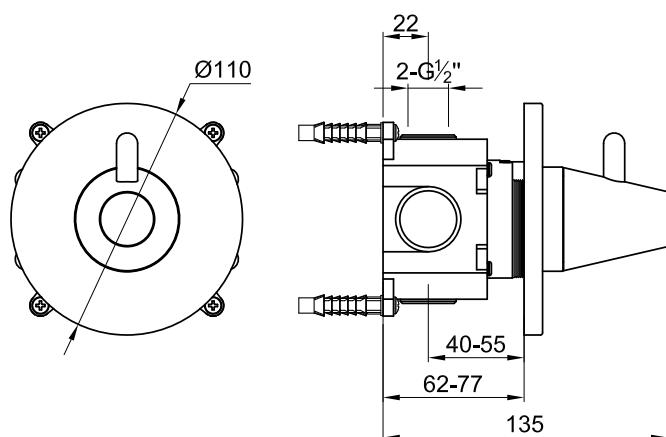

Thread:

British Standard Pipe (BSP)

Dimension package:

L 59 x W 41 x H 22 cm

Total weight:

4.9 kg

Package weight:

1.7 kg

2 year warranty - The general conditions can be found on our website: www.jee-o.com/downloads

HS code:

84248970

JEE-O cone thermostat

Article code:	900-2500 ● Brushed 900-2506 ● Gun metal	Connection:	2 x G ½" (ø15mm / 0.6")
Material:	Stainless Steel r304	Thread:	British Standard Pipe (BSP)
Cleaning instructions:	download JEE-O shower and taps manual on our website: www.jee-o.com	Dimension package:	L 28 x W 18 x H 16 cm
Cartridges:	Vernet mixing mechanism (thermostatic) item code 005-0501	Total weight:	1.9 kg
Flow at water of 38°C:	12l p/m at 3Bar pressure	Package weight:	0.4 kg
Pressure:	Recommended working pressure 3Bar	2 year warranty - The general conditions can be found on our website: www.jee-o.com/downloads	
		HS code:	84248970

JEE-O cone valve

Article code:

900-2700

Brushed

900-2706

Gun metal

Material:

Stainless Steel r304

Connection:

Thread:

2 x G $\frac{1}{2}"$ ($\text{Ø}15\text{mm}$ / 0.6")
British Standard Pipe (BSP)

Dimension package:

Total weight:

Package weight:

L 25 x W 18 x H 16 cm

1.3 kg