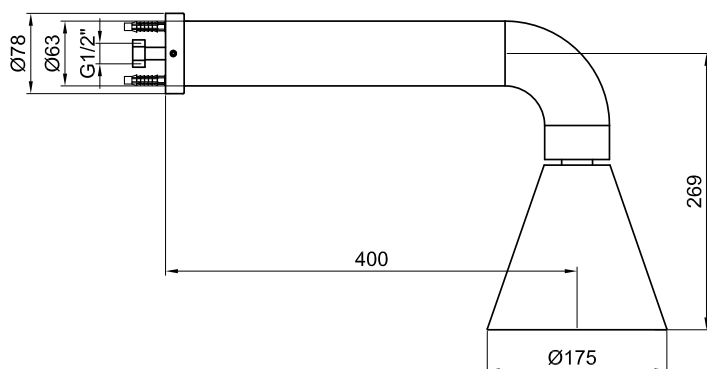

JEE-O cone wall shower

Article code:

900-6900

● Brushed

900-6906

● Gun metal

Material:

Stainless Steel r304

Cleaning instructions:

download JEE-O shower and taps manual on our website: www.jee-o.com

Flow at water of 38°C:

Available soon

Pressure:

Recommended working pressure 3Bar

Connection:

G ½" (ø15mm / 0.6")

Thread:

British Standard Pipe (BSP)

Dimension package:

L 59 x W 41 x H 22 cm

Total weight:

4.9 kg

Package weight:

1.7 kg

2 year warranty - The general conditions can be found on our website: www.jee-o.com/downloads

HS code:

84248970