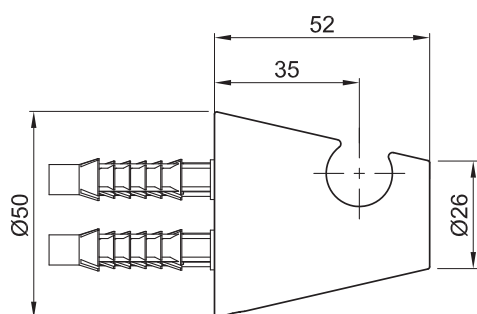

JEE-O cone robe hook

Article code:

901-0100

● Brushed

901-0106

● PVD coated gun metal

Material:

Stainless Steel r304

Cleaning instructions:

download JEE-O shower and taps manual on our website: www.jee-o.com

Dimension package:

L 7 x W 7 x H 6 cm

Total weight:

0.35 kg

Package weight:

0.05 kg