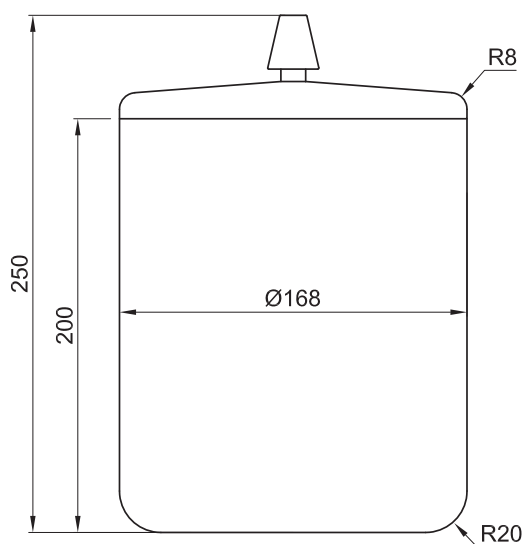

JEE-O cone waste bin

Article code:

901-0150

● Brushed

901-0156

● PVD coated gun metal

Material:

Stainless Steel r304

Cleaning instructions:

download JEE-O shower and taps manual on our website: www.jee-o.com

Dimension package:

L 20 x W 20 x H 26 cm

Total weight:

0.35 kg

Package weight:

0.05 kg